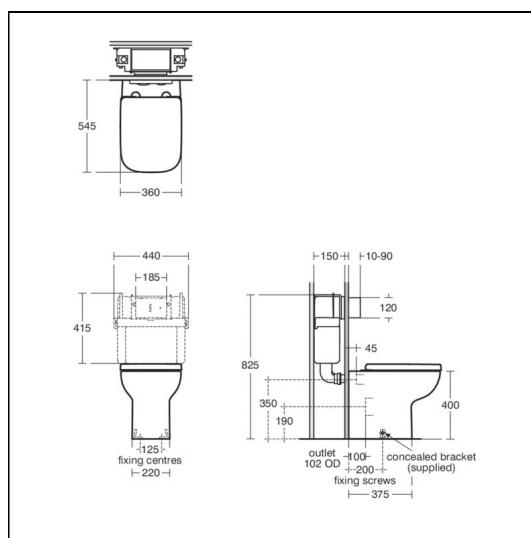

ACCREDITATIONS

S3643(67)

Unified Water Label **3.0** Average Flushing Volume (Litres)

E2125(67)

Unified Water Label **6.0** Litres

FEATURES

E: info@idealspec.co.uk | T: 0870 122 8822 | F: 0870 122 8282 | www.idealspec.co.uk

Ideal Standard (UK) Ltd. makes every effort to ensure that the information provided on its website is accurate. However, we cannot guarantee this, and accept no liability for any information or advice given via its website.