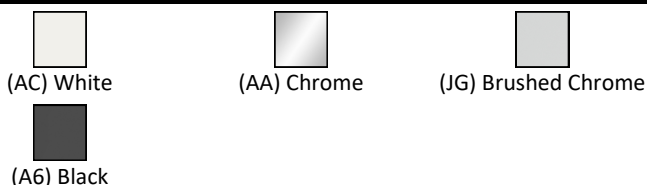

i.life A Back To Wall WC Bowl

ILLUSTRATED

- **E2474** i.life A back to wall wc bowl with horizontal outlet and rimls+ technology
- **R0428** ProSys 150 depth WC cistern, mechanical, front or top actuation CL2, Furniture Height (820mm)
- **T4531** i.life A toilet seat and cover, slow close
- **R0123** Oleas M3 mechanical dual flushplate Ideal Standard - chrome

OPTIONS

- **S3643** Conceala 2 4.5/3 or 4/2.6 litre cistern, dual flush valve, side supply, internal overflow, alternative height plastic flushbends, no flushplate/button
- **E2125** Conceala 2 concealed cistern universal height, side inlet cistern - pneumatic dual flush valve - no flushplate - 6/4 litre flush
- **T4530** i.life A toilet seat and cover
- **T4812** i.life A toilet seat and cover, slim
- **T4813** Ideal Standard i.life A toilet seat and cover, slim, slow close
- **S4399** Contemporary flush plate dual flush for Conceala 2 cisterns
- **S4300** Panekta outlet connector to convert horizontal outlet wcs to S or turned P trap
- **S4305** Panekta outlet connector to convert horizontal outlet wcs to P trap

ILLUSTRATED PRODUCT DETAILS

Weights

- **E2474** 22.00 KG
- **R0428** 2.96 KG
- **T4531** 2.46 KG
- **R0123** 0.34 KG

Materials

- **E2474** Vitreous China
- **R0428** Mixed Material
- **T4531** Mixed Material
- **R0123** Mixed Material

Finishes

- **E2474** White (01)
- **R0428** Neutral / No Finish (67)
- **T4531** White (01)
- **R0123** White (AC)

Designer

Palomba Serafini Associati

FINISH OPTIONS

Standards

WC pan to BS EN 997 and BS EN 33

Special Notes

WC bowl screwed to floor using concealed brackets (supplied). Can be