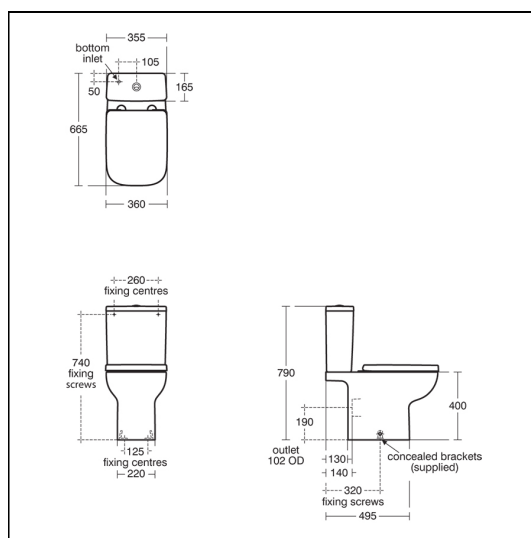

i.life A Close Coupled WC Bowl

ILLUSTRATED

- **E2475** i.life A close coupled wc bowl with horizontal outlet and rimls+ technology
- **E2478** i.life A & B close coupled cistern 4/2.6 litre dual flush valve bottom supply and internal overflow
- **T4531** i.life A toilet seat and cover, slow close

OPTIONS

- **E2477** i.life A & B close coupled cistern 6/4 litre dual flush valve bottom supply and internal overflow
- **T4530** i.life A toilet seat and cover
- **T4812** i.life A toilet seat and cover, slim
- **T4813** Ideal Standard i.life A toilet seat and cover, slim, slow close
- **S4300** Panekta outlet connector to convert horizontal outlet wcs to S or turned P trap
- **S4305** Panekta outlet connector to convert horizontal outlet wcs to P trap

ILLUSTRATED PRODUCT DETAILS

Weights

- **E2475** 24.00 KG
- **E2478** 11.40 KG
- **T4531** 2.46 KG

Materials

- **E2475** Vitreous China
- **E2478** Vitreous China
- **T4531** Mixed Material

Finishes

- **E2475** White (01)
- **E2478** White (01)
- **T4531** White (01)

Capacity

- **E2478** 4.0 litres

Designer

Palomba Serafini Associati

Standards

WC pan to BS EN 997 and BS EN 33

Special Notes

WC screwed to floor using concealed brackets (supplied) and cistern screwed to wall.

Retail SKU-T472101

FEATURES