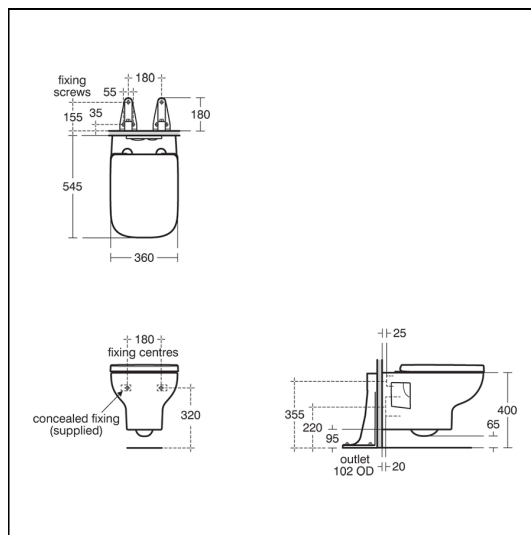

ACCREDITATIONS

FEATURES