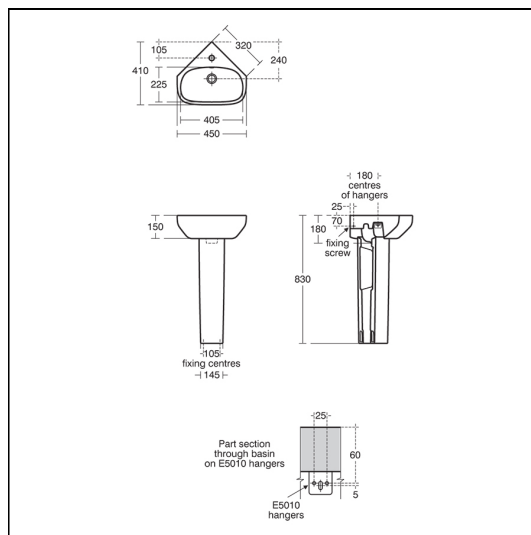

i.life A 40cm Corner Handrinse Basin

ILLUSTRATED

E2465	i.life A 40cm corner handrinse basin, 1 taphole
E2471	i.life A handrinse pedestal
BD208	Ceraplan single lever mini basin mixer
E1482	1 1/4" basin clicker waste: slotted
S8910	Trap 1 1/4" plastic bottle, 75mm seal, multi-purpose outlet

OPTIONS

E0157	Wall fixing set
E5010	Pair Steel Wall Hangers

ILLUSTRATED PRODUCT DETAILS

Sizes

E2465 w:450 x d:410

Weights

E2465	8.30 KG
E2471	10.20 KG
BD208	1.40 KG
S8910	0.20 KG

Materials

Flow rates

BD208 5 Litres per minute @ 3 bar pressure

Designer

Palomba Serafini Associati

FINISH OPTIONS

		
(AA) Chrome	(XG) Silk Black	(A2) Brushed Gold
		
(A5) Magnetic Grey	(GN) Silver Storm	

Standards

Washbasin to BS EN 14688 and BS EN 31

Special Notes

Washbasin wall mounted using E5010 wall hangers with full pedestal mounted using 2 screws through the back of the basin (not supplied).

Retail SKU-T471101

FEATURES