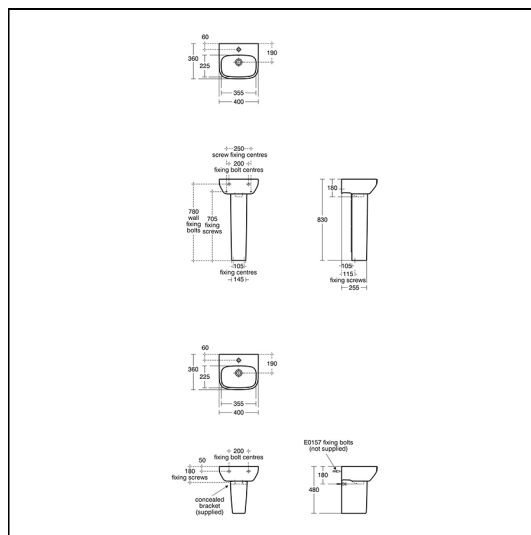

i.life A 40cm Handrinse Basin

ILLUSTRATED

- E2461** i.life A 40cm handrinse basin, 1 taphole
- E2471** i.life A handrinse pedestal
- E0157** Wall fixing set
- BD208** Ceraplan single lever mini basin mixer
- E1482** 1 1/4" basin clicker waste: slotted
- S8910** Trap 1 1/4" plastic bottle, 75mm seal, multi-purpose outlet

OPTIONS

- E2472** i.life A handrinse semi-pedestal

ILLUSTRATED PRODUCT DETAILS

Sizes

E2461 w:400 x d:360

Weights

- E2461** 10.60 KG
- E2471** 10.20 KG
- E0157** 0.16 KG
- BD208** 1.40 KG
- S8910** 0.20 KG

Materials

Washbasin to BS EN 14688 and BS EN 31

Special Notes

Washbasin wall mounted using E0157 wall fixing set with full pedestal mounted using 2 screws through the back of the basin (not supplier)

Retail SKU-T470801