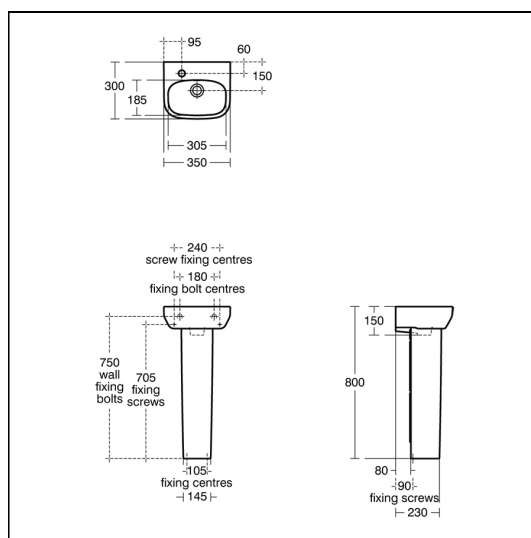

i.life A 35cm Handrinse basin

ILLUSTRATED

E2462	i.life A 35cm handrinse basin, 1 taphole, left hand
E2471	i.life A handrinse pedestal
E0157	Wall fixing set
BD208	Ceraplan single lever mini basin mixer
E1482	1 1/4" basin clicker waste: slotted
S8910	Trap 1 1/4" plastic bottle, 75mm seal, multi-purpose outlet

OPTIONS

E2472	i.life A handrinse semi-pedestal
--------------	----------------------------------

ILLUSTRATED PRODUCT DETAILS

Sizes

E2462	w:350 x d:300
--------------	---------------

Weights

E2462	7.60 KG
E2471	10.20 KG
E0157	0.16 KG
BD208	1.40 KG
S8910	0.20 KG

Flow rates

BD208	5 Litres per minute @ 3 bar pressure
--------------	--------------------------------------

Designer

Palomba Serafini Associati

FINISH OPTIONS

		
(AA) Chrome	(XG) Silk Black	(A2) Brushed Gold
		
(A5) Magnetic Grey	(GN) Silver Storm	

Standards

Washbasin to BS EN 14688 and BS EN 31

Special Notes

Washbasin wall mounted using E0157 wall fixing set with full pedestal mounted using 2 screws through the back of the basin (not supplied).

Retail SKU-T470901