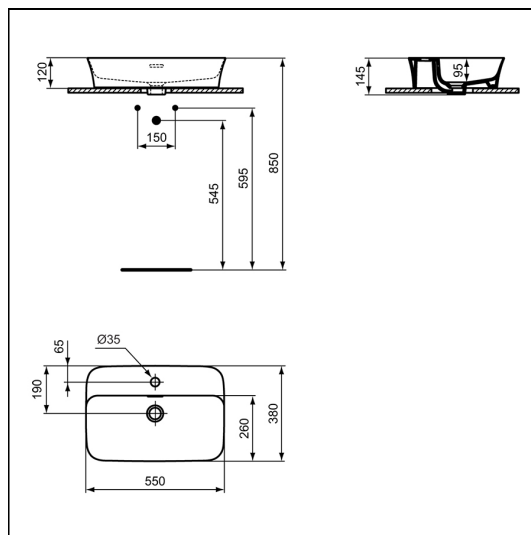

Ipalys 55cm Rectangular Vessel Washbasin

ILLUSTRATED

E2077 Ipalys 55cm 1 taphole rectangular vessel washbasin with overflow

OPTIONS

E0079 Trap 1¼" Contemporary metal bottle, 75mm seal

ILLUSTRATED PRODUCT DETAILS

Special Notes

Washbasin mounted on countertop secured with fixing set provided. Joint sealed with waterproof sealant (not supplied).

Ipalyss 55cm Rectangular Vessel Washbasin