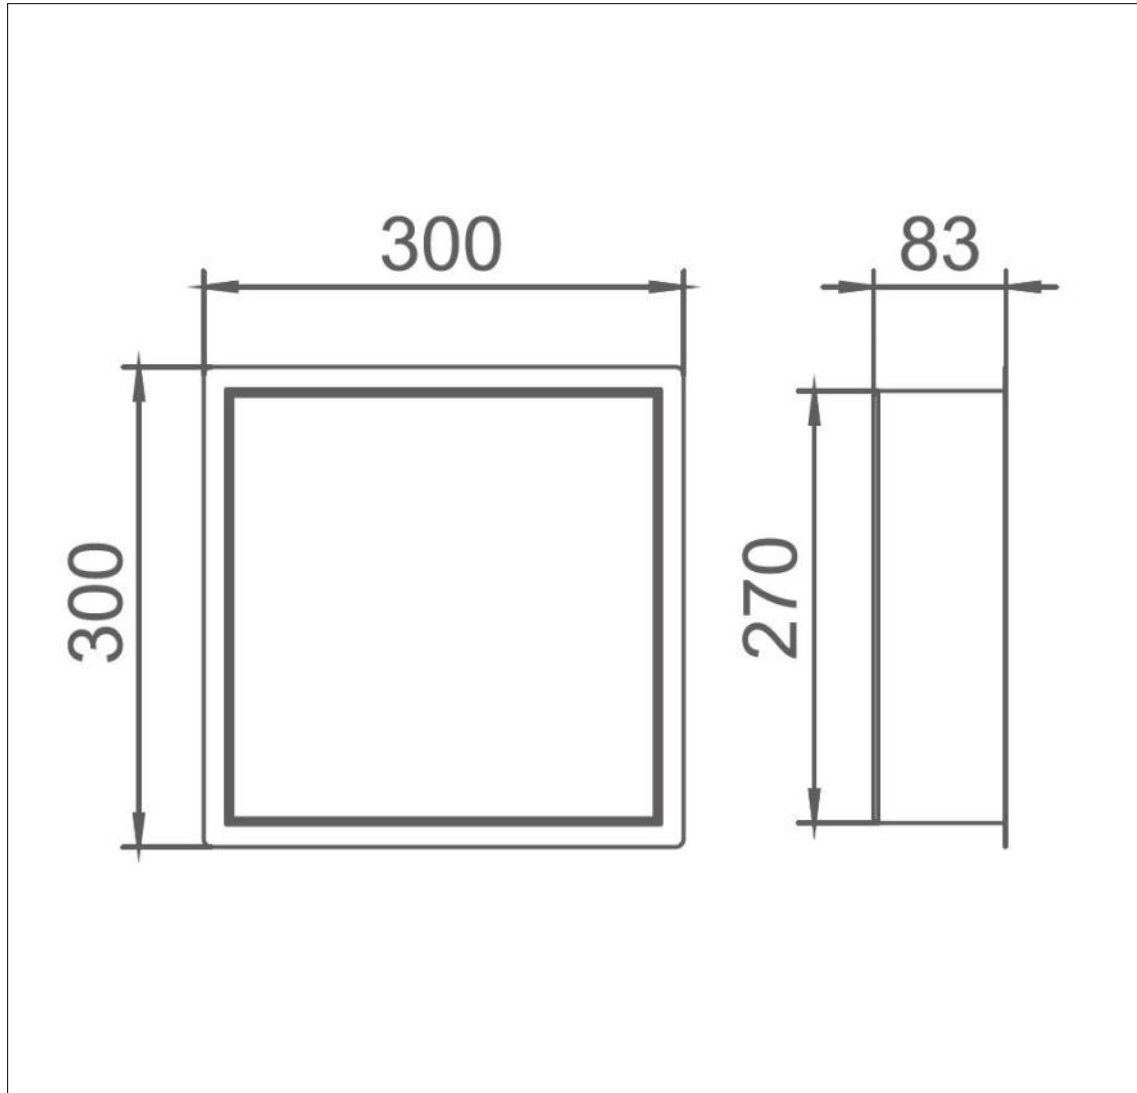

Square Recessed Shelf

Square Recessed Shelf

Code: SRS2727

Features

- Cost effective storage solution
- Installer friendly
- Durable brushed stainless steel

Units 3 & 4, 16 Crawfordsburn Road,
Newtownards, Co Down,
Northern Ireland. BT23 4EA