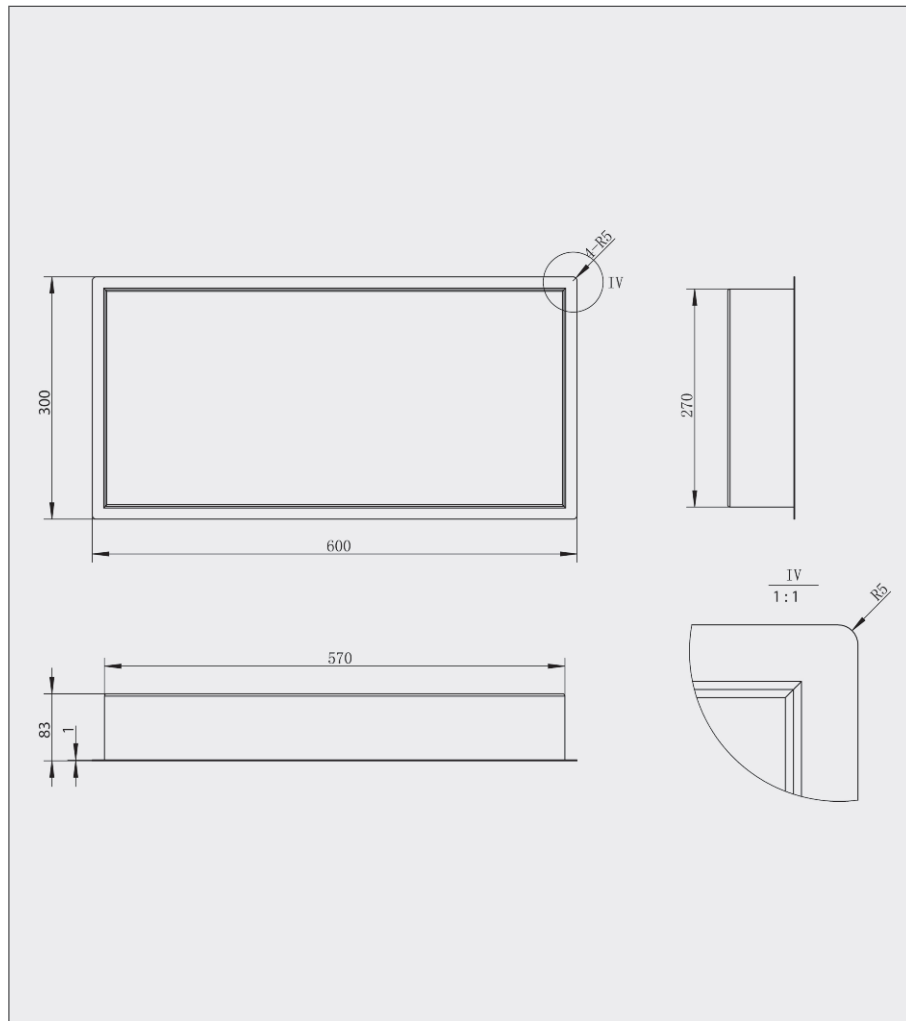

Large Rectangular Recessed Shelf

Large Rectangular Recessed Shelf

Code: RRS6030

Features

- 600mm x 300mm
- 83mm depth

Units 3 & 4
16 Crawfordsburn Road
Newtownards
County Down BT23 4EA

Tel: +44 (0) 28 9182 8000
Fax: +44 (0) 28 9181 2888