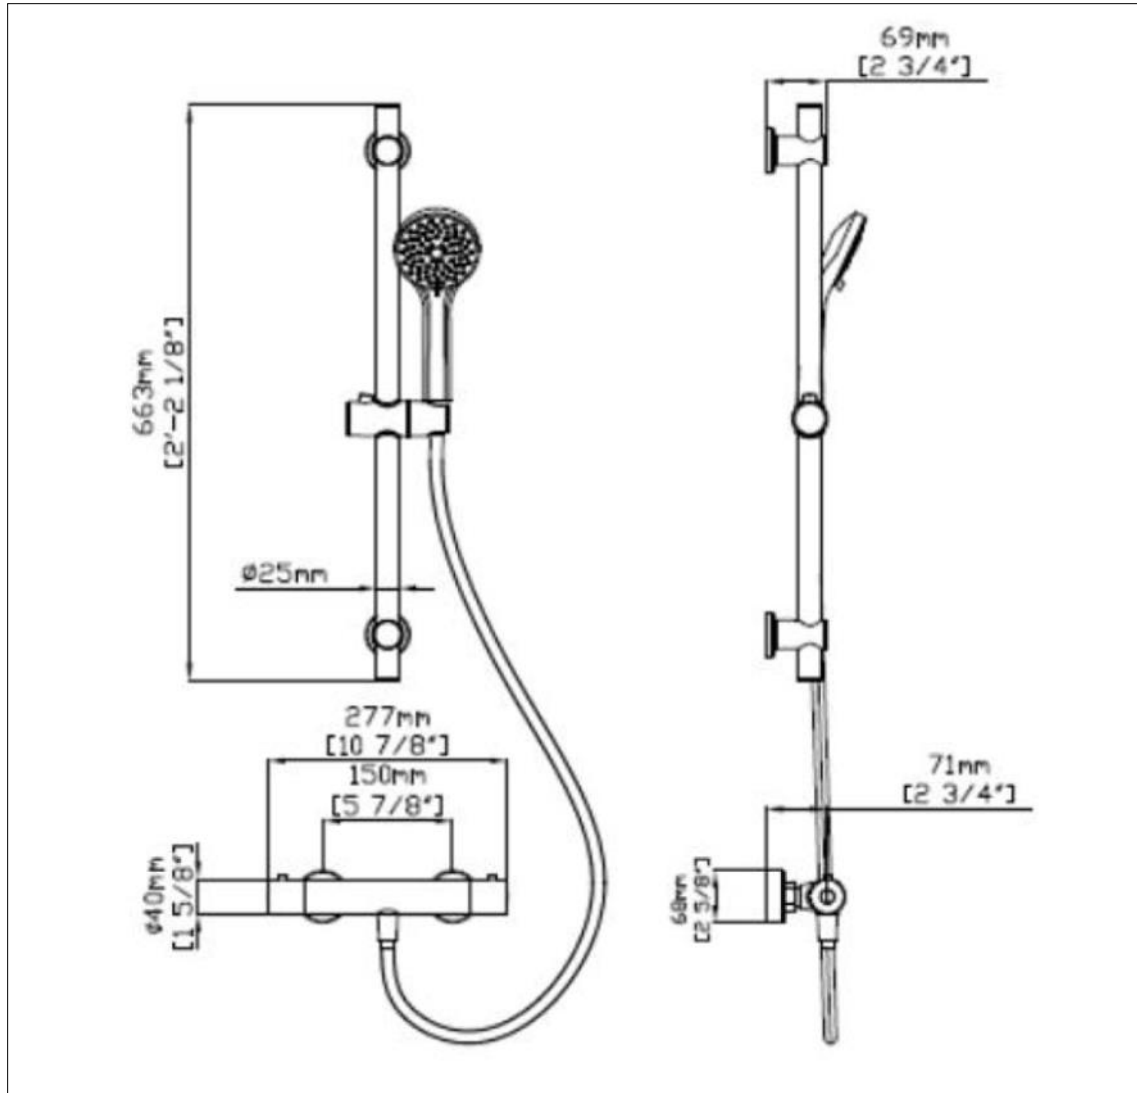

## Eco Bar Valve Kit

Code: E- BV

### Features

- Brass bodied valve
- Complete with FastFix kit
- Mult-Function handset
- Adjustable handset height
- T38 anti-scald technology

Operating Pressure	0.2 bar	0.5 bar	1 bar	2 bar
Flow Rate (L/min)	4.0	6.4	9.6	14.4