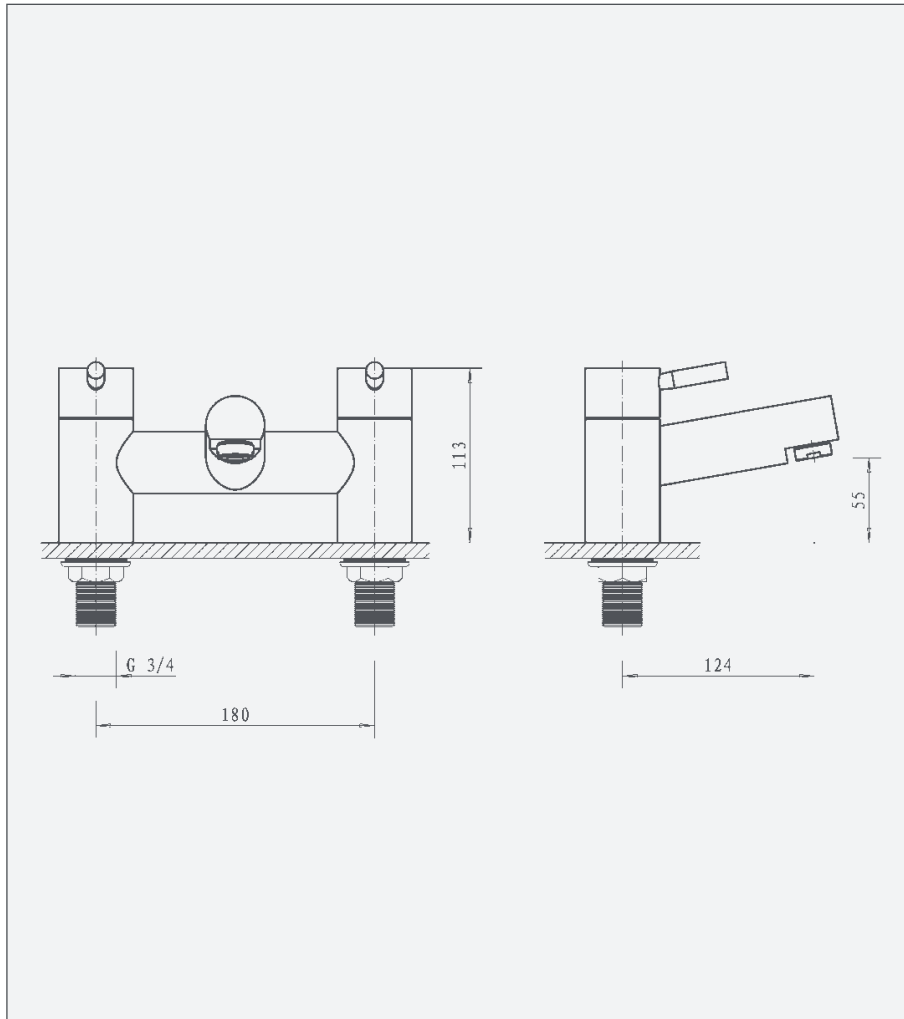

## Vine Bath Filler

Code: V-BF

### Features

- Includes Neoperl flow straightener to ensure smooth flow
- Discreet etching for hot and cold
- 10 year warranty (2 year on cartridge)

### Technical Details

- 2 tap hole deck mounted bath filler - chrome
- 3/4" BSP inlets

| Operating Pressure | 0.2 bar | 0.5 bar | 1 bar | 2 bar |
|--------------------|---------|---------|-------|-------|
| Flow Rate (L/min)  | 11.2    | 20.1    | 29.4  | 36.2  |