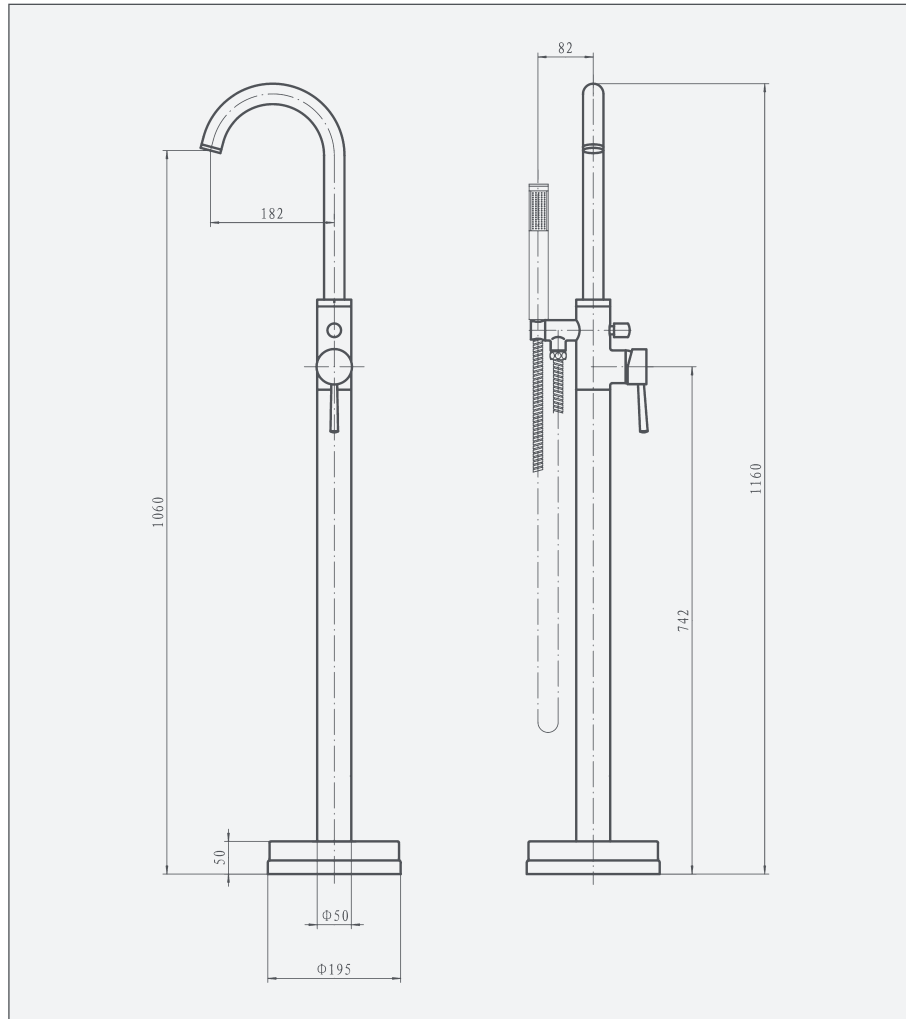

Luca - Freestanding Bath Shower Mixer

Luca Freestanding Bath Shower Mixer

Code: LU-FB

Features

- Freestanding bath filler with designer pencil shower handset
- Used in conjunction with a freestanding bath
- Plunger diverter
- 10 year warranty (2 year on cartridge)

Technical Details

- Freestanding bath shower mixer - chrome
- 1/2" manifold inlets

Operating Pressure	0.2 bar	0.5 bar	1 bar	2 bar
Flow Rate (L/min)	4.6	7.4	10.2	14.6

Unit 5, Kiltonga Industrial Estate,
Newtownards, Co Down,
Northern Ireland. BT23 4TJ