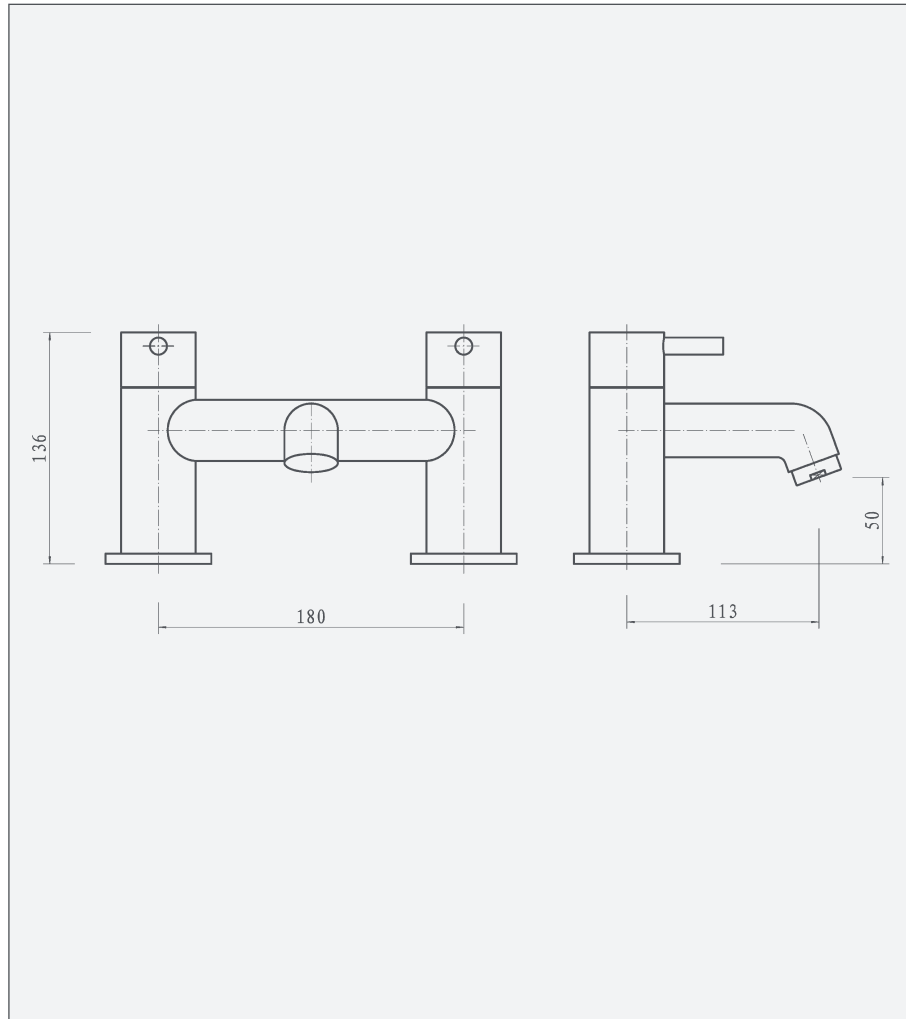

Luca - Bath Filler

Luca Bath Filler

Code: LU-BF

Features

- Includes Neoperl flow straightener to ensure smooth flow
- Discreet etching for hot and cold
- 10 year warranty (2 year on cartridge)

Technical Details

- 2 tap hole basin taps - chrome
- 1/2" BSP inlets

Operating Pressure	0.2 bar	0.5 bar	1 bar	2 bar
Flow Rate (L/min)	9.4	16.2	23.5	31.2

Unit 5, Kiltonga Industrial Estate,
Newtownards, Co Down,
Northern Ireland. BT23 4TJ