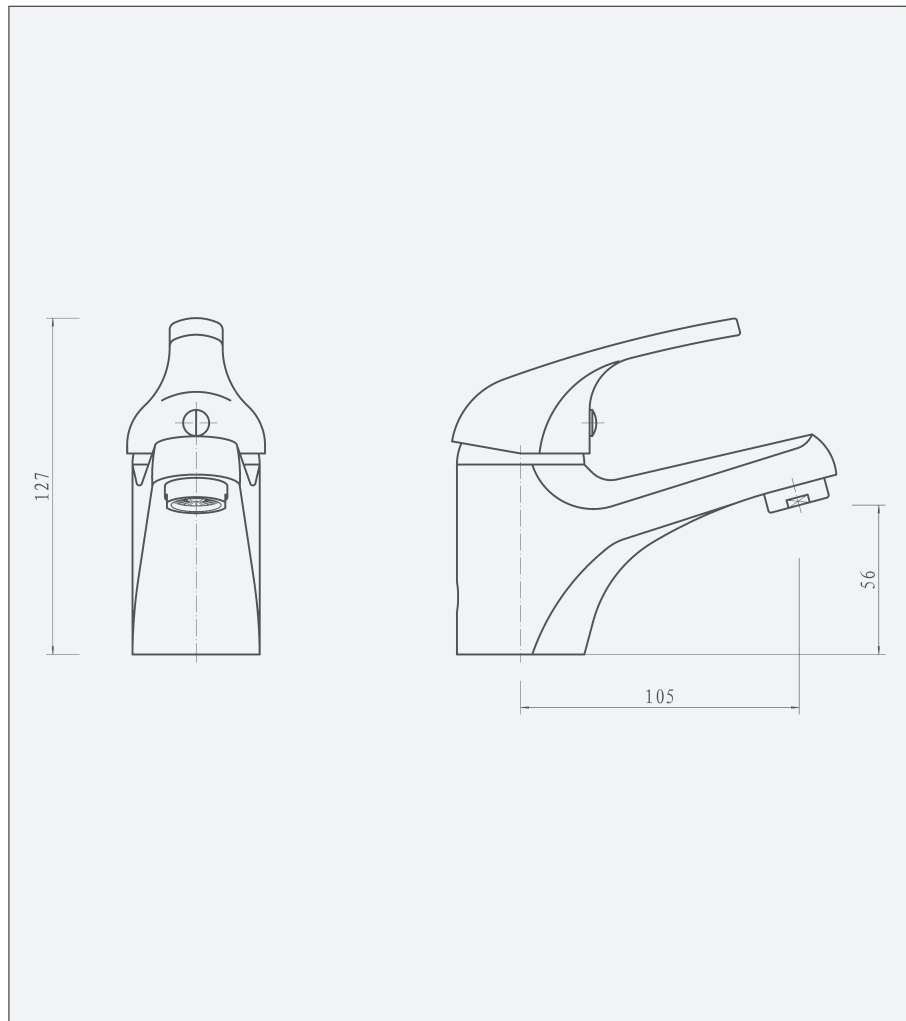

ECO - One Basin Mono

Eco One Basin Mono

Code: EO-BM

Features

- Supplied with domed clicker waste and flexible tail water inlets
- Includes Neoperl flow straightener to ensure smooth flow
- 10 year warranty (2 year on cartridge)
- Discreet etching for hot and cold
- Hot and cold indicator stud supplied as standard option

Technical Details

- 1 tap hole basin mixer - chrome
- 1/2" flexible tail connections