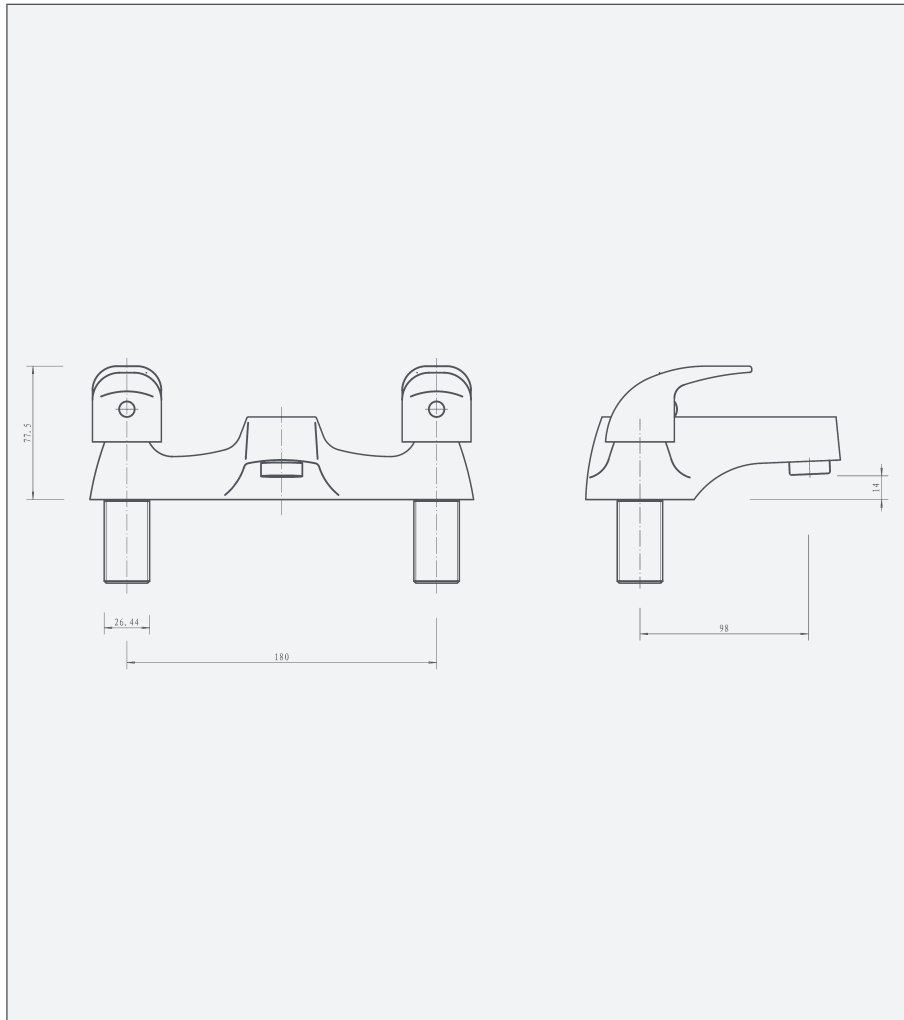

Eco - Bath Filler

Eco Bath Filler

Code: E-BF

Features

- Includes Neoperl flow straightener to ensure smooth flow
- Discreet etching for hot and cold
- 10 year warranty (2 year on cartridge)

Technical Details

- 2 tap hole deck mounted bath filler - chrome
- 3/4" BSP inlets