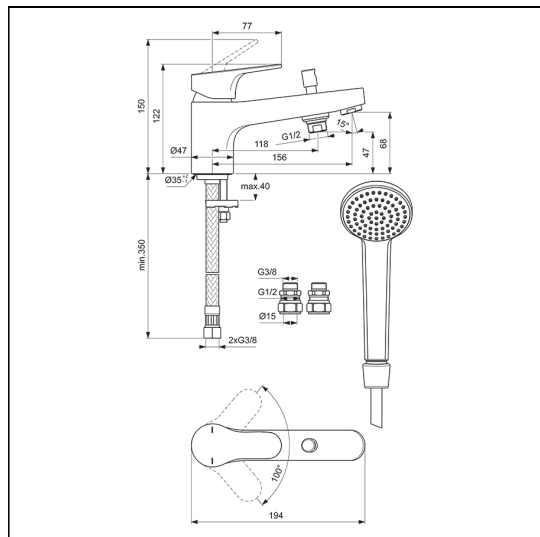

Cerabase Single Lever Bath Shower Mixer With Shower Set

ILLUSTRATED

BD056 Cerabase single lever bath shower mixer with shower set

ILLUSTRATED PRODUCT DETAILS

Weights

BD056 2.12 KG

Finishes

BD056  Chrome (AA)

Materials

BD056 Chrome Plated Brass

Designer

Palomba Serafini Associati

Standards

EN817

FEATURES