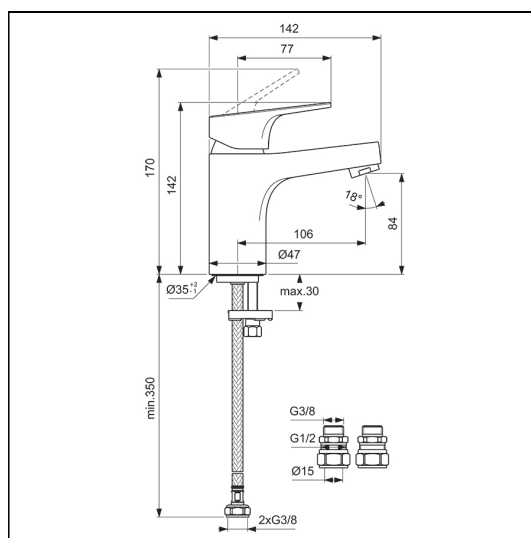

Cerabase Single Lever Basin Mixer

ILLUSTRATED

BD053 Cerabase single lever basin mixer

ILLUSTRATED PRODUCT DETAILS

Weights

BD053 1.21 KG

Materials

BD053 Chrome Plated Brass

Standards

EN817

Finishes

BD053  Chrome (AA)

Designer

Palomba Serafini Associati

FEATURES