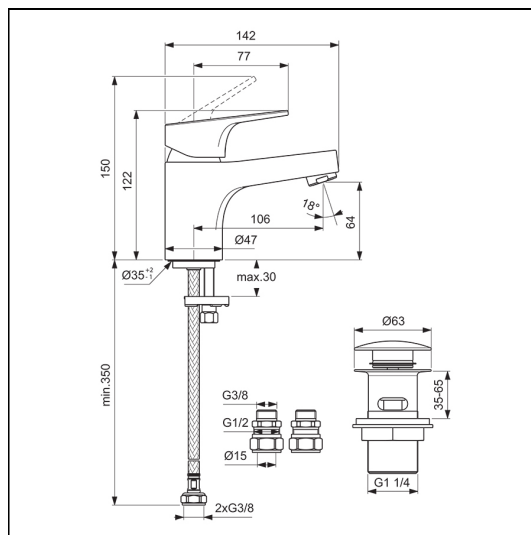

Cerabase Single Lever Mini Basin Mixer

ILLUSTRATED

BD454 Cerabase single lever mini basin mixer

ILLUSTRATED PRODUCT DETAILS

Weights

BD454 1.45 KG

Materials

BD454 Chrome Plated Brass

Standards

EN817

Finishes

BD454 Chrome (AA)

Designer

Palomba Serafini Associati

FEATURES