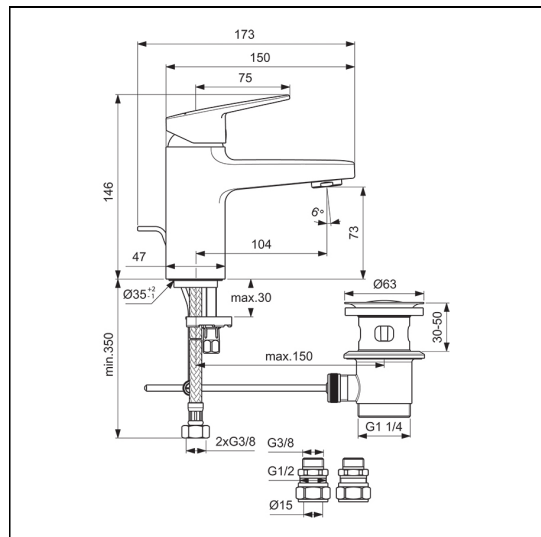

Ceraplan Single Lever Basin Mixer with Pop-Up Waste and EasyFix+

ILLUSTRATED

BD275 Ceraplan single lever basin mixer with EasyFix+ and popup waste

ILLUSTRATED PRODUCT DETAILS

Weights

BD275 1.47 KG

Materials

BD275 Chrome Plated Brass

Finishes

BD275  Chrome (AA)

Flow rates

BD275 5 Litres per minute @ 3 bar pressure

Designer

Palomba Serafini Associati

FEATURES