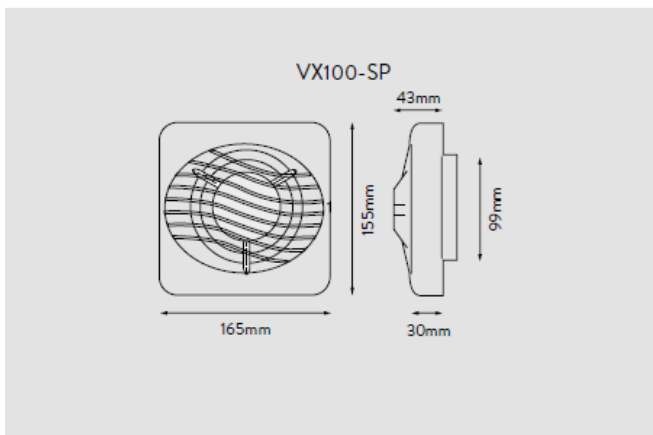

VX100-SP

4"/100mm axial extract fans with short spigot

A range of single speed extract fans with a short spigot, ideal for shallow wall or ceiling installations. Compact and easy to install, the range is designed for bathrooms, shower rooms and ensuites, and all models include a lubricated-for-life motor with cut-out protection. Available in standard, timer and pull cord variants.

For wall fitting we recommend the VK10 kit (89120AW) which includes wall tube and external grille.

Key Features

- Single speed
- AC motor
- Ceiling or wall mounted
- IP rating - IPX4
- 2 year UK manufacturer guarantee

Product Selector		Extract Performance (l/s)	Extract Performance (m ³ /h)	Electrical Power Rating (W)	Specific Fan Power (SFP) (W/l/s)	Integral Timer	Timer (adjustable from 90s – 30mins)	Sound Pressure Level (dBA@3m)
Model								
VX100-SP	92935AW	21	76	12.0	0.57			41
VX100T-SP	92931AW	21	76	12.0	0.57	✓	✓	41
VX100P-SP	92936AW	21	76	12.0	0.57			41