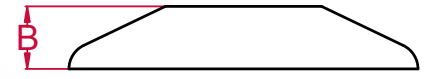

PC12 (White)

12mm Pipe Collar

A: 53mm **B:** 11mm

Bag Qty: 10, 50 or 100

The Talon Pipe Collars

Pipe Collars

PC15 (White)

15mm Pipe Collar