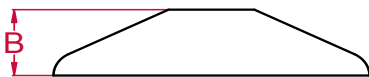

The Talon Pipe Collars

Pipe Collars

Talon Pipe Collars conceal unsightly incisions through floors and walls. Ideal for new or retro fit application, these collars are available in a wide range of sizes to fit pipe from 8mm to 110mm. Manufactured from high grade polypropylene this single piece collar is available in white, chrome effect, gold effect and a range of colours.

Colours & sizes

White & Chrome effect		Gold effect	Anthracite Grey	Black	Grey	Ebony	Teak
8mm	28mm	10mm	15mm	10mm	35mm	Ivory	Stone
10mm	35mm	15mm		15mm	42mm	Amber	Oak
12mm	42mm	22mm		22mm	110mm		10mm
15mm	54mm			35mm			15mm
18mm	57mm			42mm			22mm
22mm	110mm			110mm			