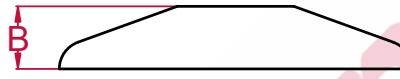

PC12 (White)

12mm Pipe Collar

A: 53mm **B:** 11mm

Bag Qty: 10, 50 or 100

The Talon Pipe Collars

Pipe Collars

PC15 (White)

15mm Pipe Collar