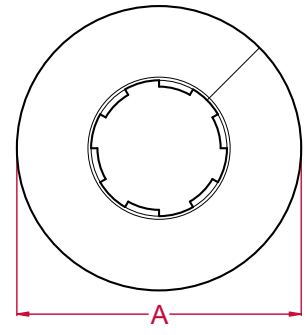

PC28 (White)

28mm Pipe Collar

A: 67mm **B:** 12mm

Bag Qty: 10, 50 or 100

PC35 (White)

35mm Pipe Collar

A: 79mm **B:** 12mm

Bag Qty: 5 or 50

PC42 (White)

42mm Pipe Collar

A: 90mm **B:** 12mm

Bag Qty: 5 or 50