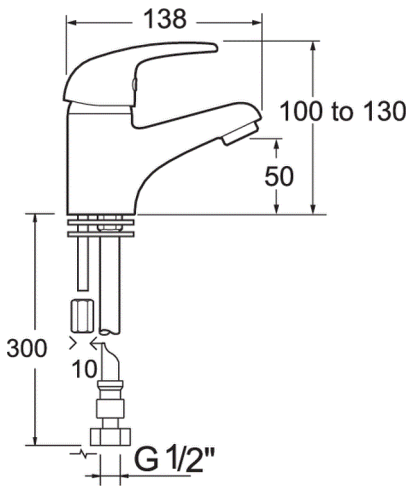

Flow (Bar - l/min, open outlet)

Spout

Flow 0.1	Flow 0.3	Flow 0.5	Flow 1.0	Flow 2.0	Flow 3.0	Flow 4.0	Flow 5.0
4.5	8	10.2	14	20	24.5	N/A	N/A

2003759

2004312

**12 YEAR
GUARANTEE**
ON ALL DEVA
CHROME TAPS

*TERMS APPLY