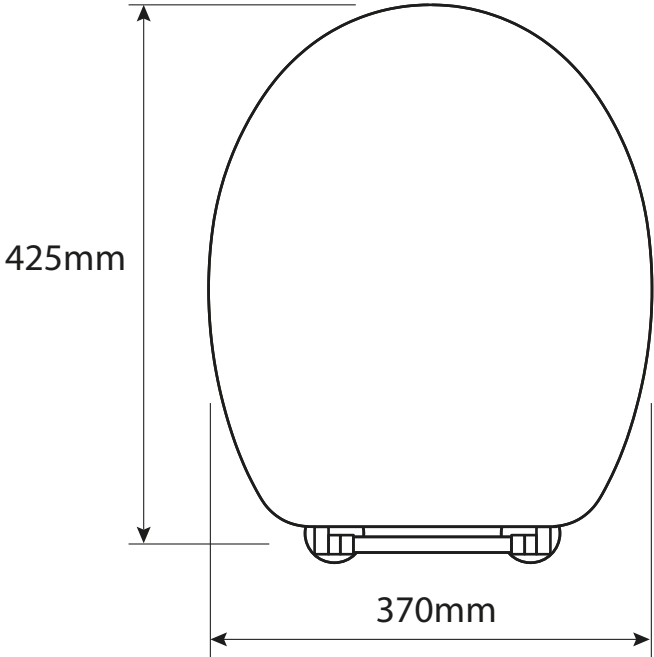

Overall Size

Max/Min Adjustment