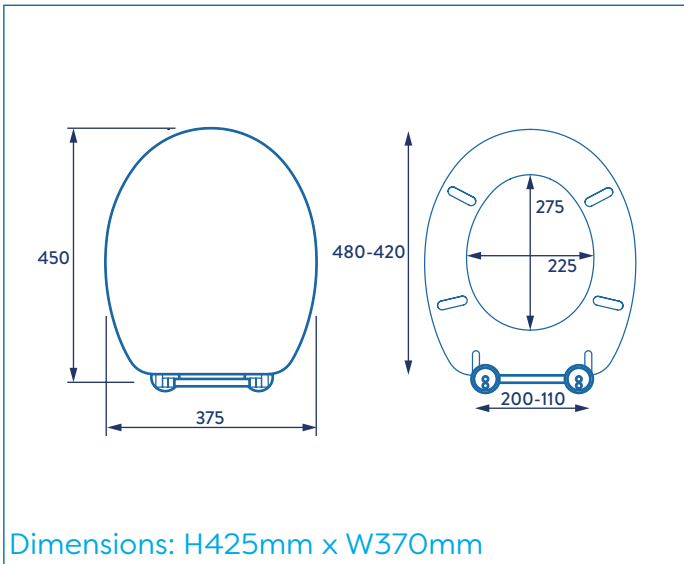

Clean surfaces with a damp cloth and wipe dry using a soft cloth.
Do not use chemical or abrasive cleaners as these may damage the surface finish.

Dimensions: H425mm x W370mm

GUARANTEE

Consumer Statutory Rights Apply