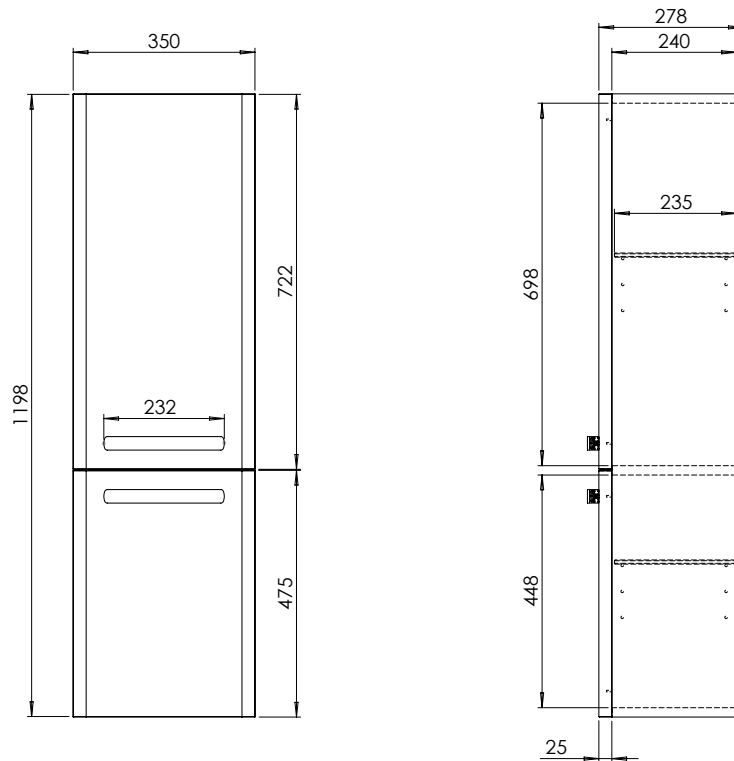

## COMPASS Column Unit

What's in the box: 1x CM350CX + Fixings

**TAVISTOCK**  
inspiring bathrooms

Diagrams not to scale  
All dimensions in mm  
Tolerance of +/-5mm

### Materials

Carcass: 18mm MDF  
Fascia Components: Painted MDF

\*Dimensions are subject to change, customers are advised to measure actual product before commencing installation.  
\*\*Fixing point dimensions are for guidance only/the positions of wall fixing must be checked when product is received.

### FAQs

- |  |  |
|--|--|
| Q: How far apart are the hole centres for the handles? | A: 160mm (unit comes with pre-drilled holes or pilot holes).   |
| Q: Are the handles fitted?                             | A: No, handles need fixing.  |
| Q: Can the doors be adjusted?                          | A: The doors can be adjusted as detailed in the supplied instructions.   |
| Q: Are the hinges soft close?                          | A: Yes, the hinges are both soft close and quick release.  |
| Q: Is the unit reversible?                             | A: No.   |
| Q: How do I fix the unit to the wall?                  | A: Wall brackets are supplied with the unit. See instructions.   |
| Q: How deep is the unit when the doors are fully open? | A: Approx. 600mm deep (approx 90 degree opening).  |
| Q: Are the selves removable?                           | A: Yes, there are two glass shelves with several possible positions. (Internal space is 240mm front to back and 314mm side to side). |
| Q: Which side of the unit are the door hinges located? | A: On the right hand side.   |
| Q: What is the interior finish of the unit?            | A: Gloss White: white internals.<br>All other units: dark grey internals.  |