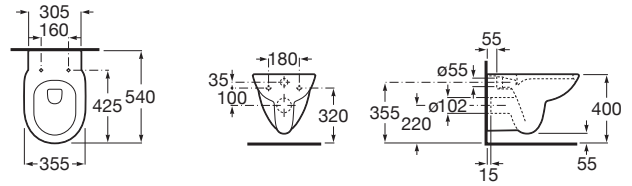

DEBBA

Rimless wall-hung toilet

DIMENSIONS

Length 355 mm.

Width 540 mm.

Height 345 mm.

COLOURS AND FINISHES

00 White

TECHNICAL DRAWINGS

FEATURES

Flushing system: Washdown

Installation type: Wall-hung

Outlet type: Horizontal

Publication Status

Rim type: Open

Roca Rimless®

Shape: Round

Weight (Kg): 16