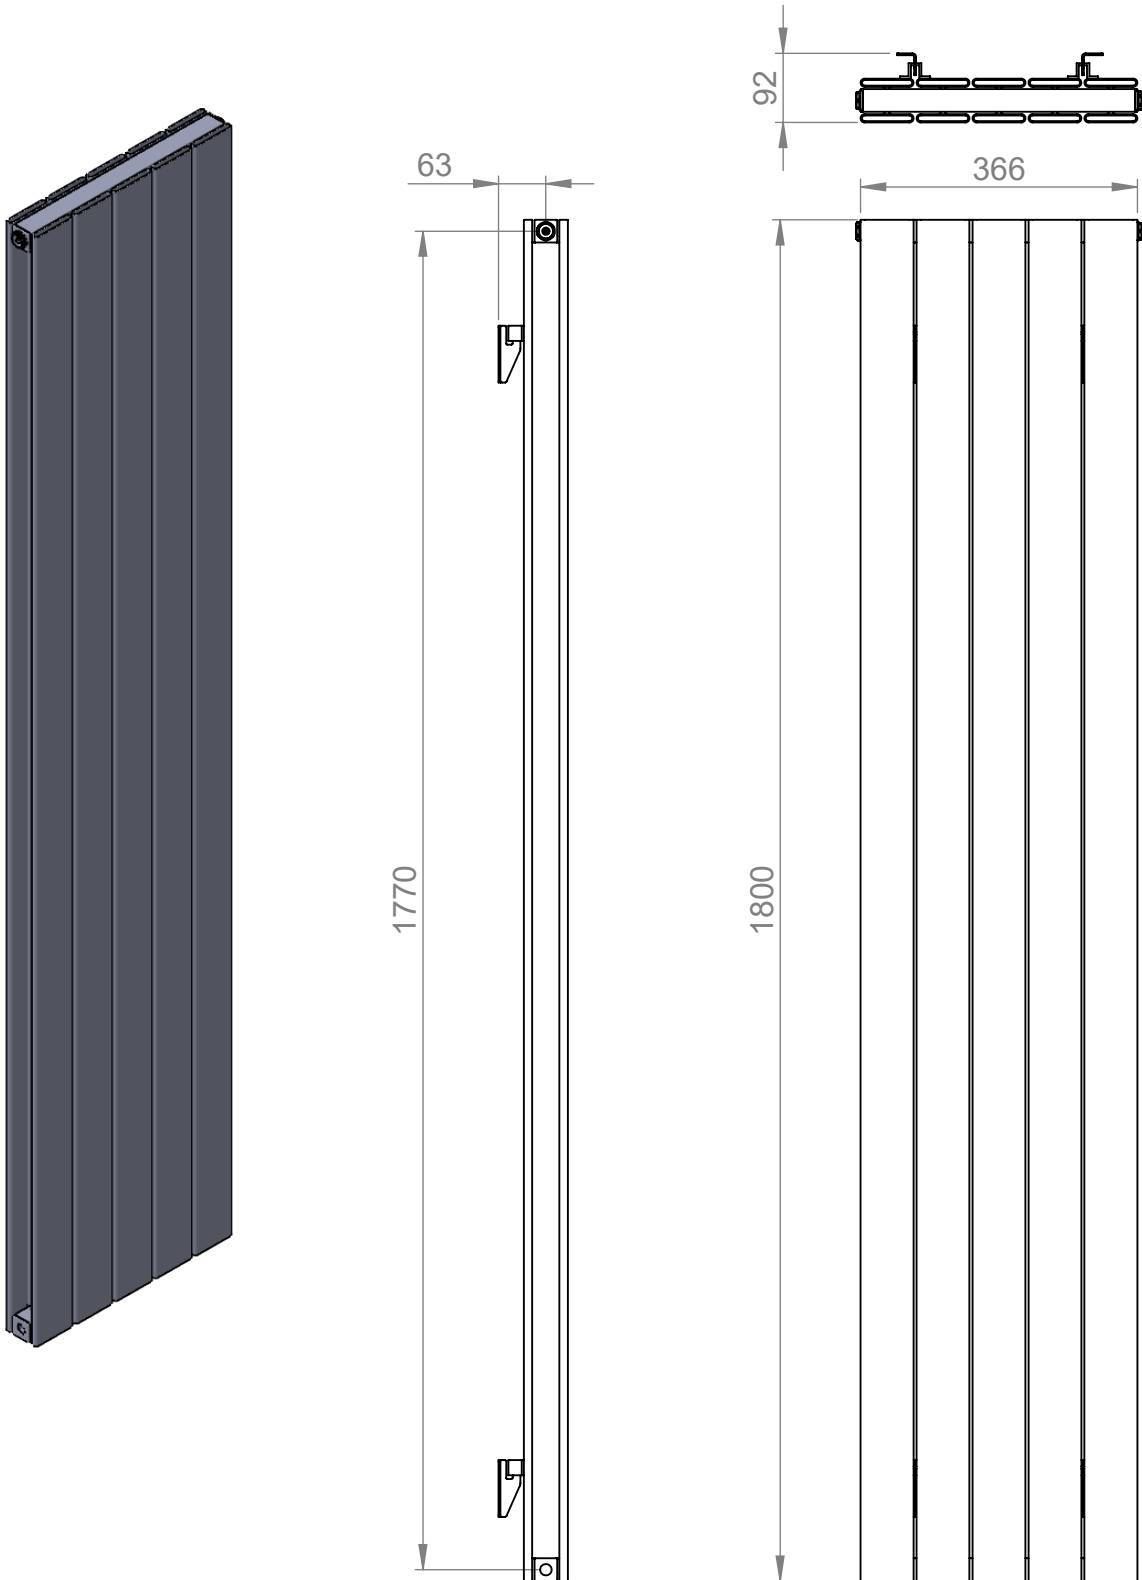

# Flyline DR001DP 1800x366x92mm

Height: 1800mm  
Width: 366mm  
Depth: 92mm  
Weight HO: kg  
EO: kg

Tube  $\phi$  : 30mm sq & 70x58mm  
End to End Connections: 366mm  
Elec. element if specified: N/A  
Output @ 50°C  $\Delta$  T Watts: 1850W  
BTUs: 6308

All dimensions in millimetres

Manufactured from Aluminium

Vogue UK Ltd. reserve the right to alter specifications without prior notice.  
ALL MEASUREMENTS ARE NOMINAL DIMENSIONS ONLY, AND ARE NOT BINDING.