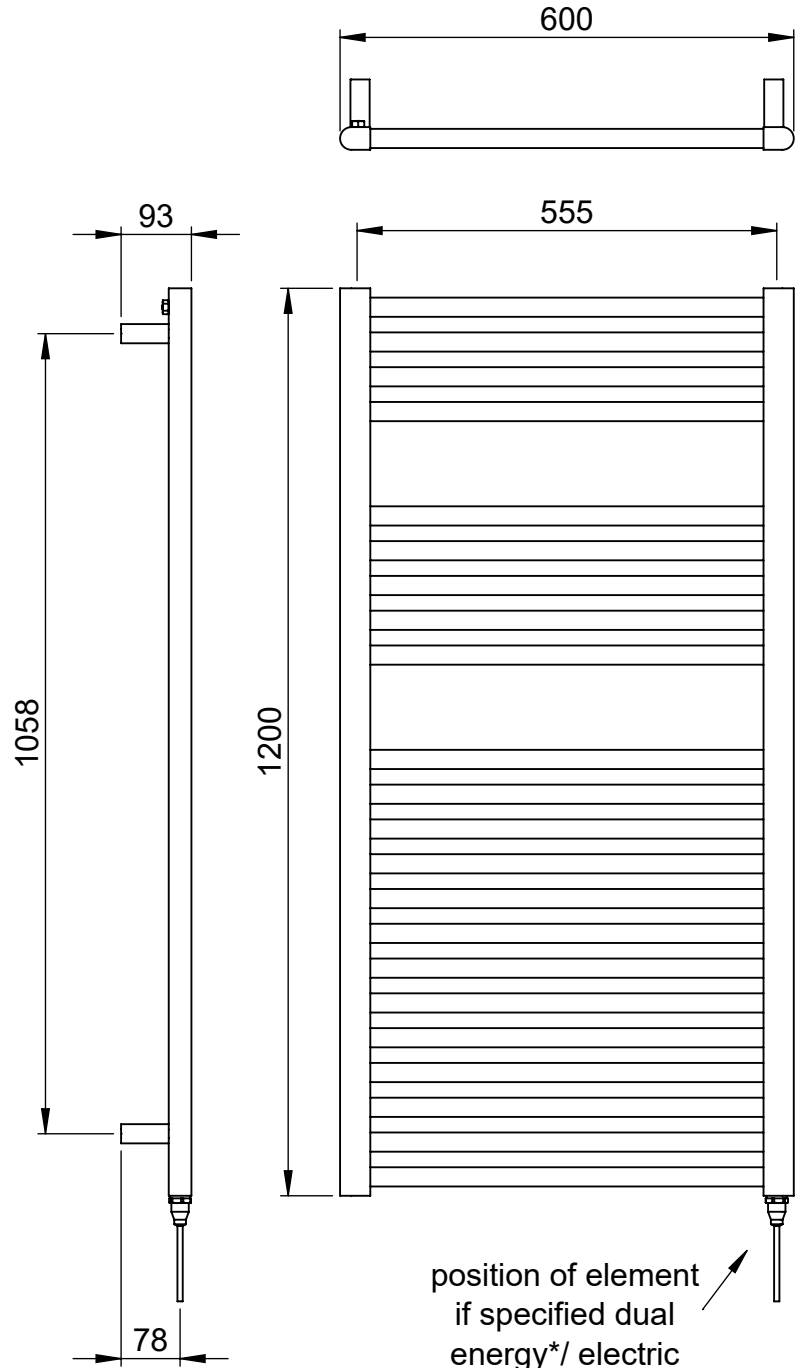

**COLOUR
MD001
1200x600**

Height: 1200
Width: 600
Depth: 93
Weight HO: 12.5 kg
EO: 21.5 kg

Tube ϕ : 25 + 30x40 D Section
Pipe Centres: 555
Elec. element if specified: 2672
Output @ 50° C Δ T Watts: 505
BTUs: 783

All dimensions in millimetres

Manufactured from Mild Steel

*Dual energy models require a conversion-tee, consult relevant drawing for details.

Vogue UK Ltd. reserve the right to alter specifications without prior notice.
ALL MEASUREMENTS ARE NOMINAL DIMENSIONS ONLY, AND ARE NOT BINDING.