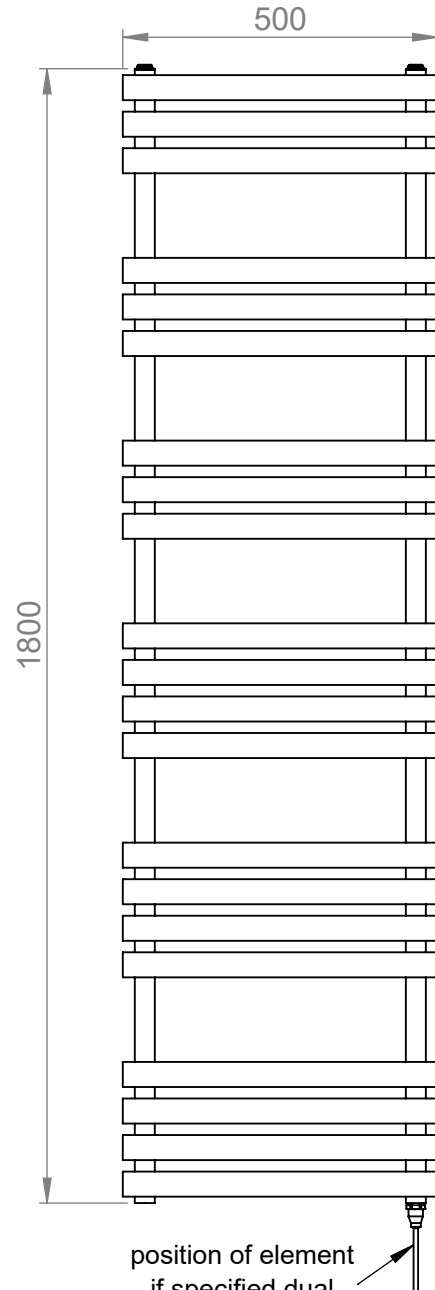

Arc - Matt Black MD065 1800x500x95mm

Height: 1800mm Tube ϕ : 32 + 18x40mm
 Width: 500mm Pipe Centres: 430mm
 Depth: 95mm Elec. element if specified: 400W
 Weight HO: 17.4 kg Output @ 50° C Δ T Watts: 641W
 EO: kg BTUs: 2095

All dimensions in millimetres

Manufactured from Mild Steel

*Dual energy models require a conversion-tee, consult relevant drawing for details.

Vogue UK Ltd. reserve the right to alter specifications without prior notice.
 ALL MEASUREMENTS ARE NOMINAL DIMENSIONS ONLY, AND ARE NOT BINDING.