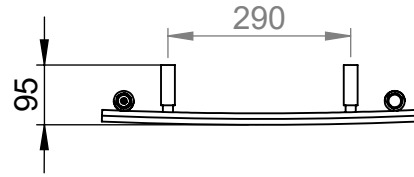

Arc - Matt Black MD065 1800x500x95mm

Height: 1800mm Tube ϕ : 32 + 18x40mm
 Width: 500mm Pipe Centres: 430mm
 Depth: 95mm Elec. element if specified: 400W
 Weight HO: 17.4 kg Output @ 50° C Δ T Watts: 641W
 EO: kg BTUs: 2095

All dimensions in millimetres

Manufactured from Mild Steel

*Dual energy models require a conversion-tee, consult relevant drawing for details.

Vogue UK Ltd. reserve the right to alter specifications without prior notice.
 ALL MEASUREMENTS ARE NOMINAL DIMENSIONS ONLY, AND ARE NOT BINDING.