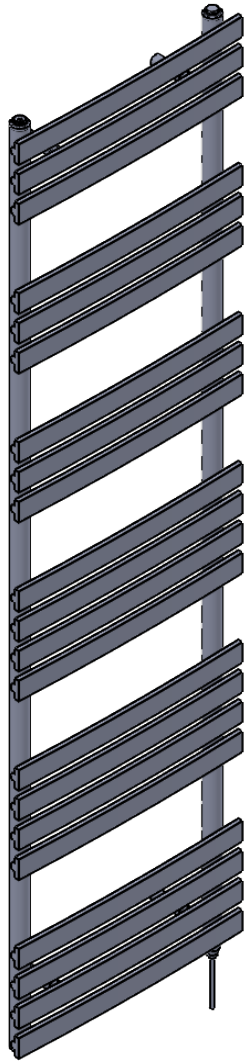

Arc - Matt Black MD065 1800x500x95mm

Height: 1800mm Tube ϕ : 32 + 18x40mm
 Width: 500mm Pipe Centres: 430mm
 Depth: 95mm Elec. element if specified: 400W
 Weight HO: 17.4 kg Output @ 50° C Δ T Watts: 641W
 EO: kg BTUs: 2095

All dimensions in millimetres

Manufactured from Mild Steel

*Dual energy models require a conversion-tee, consult relevant drawing for details.

Vogue UK Ltd. reserve the right to alter specifications without prior notice.
 ALL MEASUREMENTS ARE NOMINAL DIMENSIONS ONLY, AND ARE NOT BINDING.