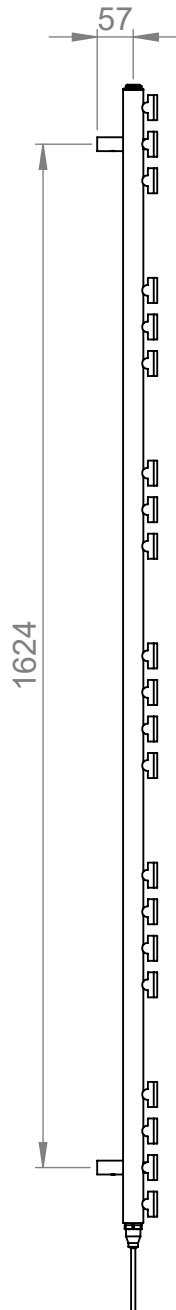

Arc - Matt Black MD065 1800x500x95mm

Height: 1800mm Tube ϕ : 32 + 18x40mm
 Width: 500mm Pipe Centres: 430mm
 Depth: 95mm Elec. element if specified: 400W
 Weight HO: 17.4 kg Output @ 50° C Δ T Watts: 641W
 EO: kg BTUs: 2095

All dimensions in millimetres

Manufactured from Mild Steel

*Dual energy models require a conversion-tee, consult relevant drawing for details.

Vogue UK Ltd. reserve the right to alter specifications without prior notice.
 ALL MEASUREMENTS ARE NOMINAL DIMENSIONS ONLY, AND ARE NOT BINDING.