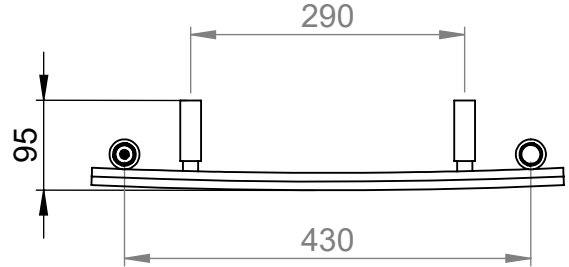

Arc - Matt Black MD065 1200x500x95mm

Height: 1200mm Tube ϕ : 32 + 18x40mm
 Width: 500mm Pipe Centres: 430mm
 Depth: 95mm Elec. element if specified: 300W
 Weight HO: 12 kg Output @ 50°C Δ T Watts: 432W
 EO: kg BTUs: 1474

All dimensions in millimetres

Manufactured from Mild Steel

*Dual energy models require a conversion-tee, consult relevant drawing for details.

Vogue UK Ltd. reserve the right to alter specifications without prior notice.
 ALL MEASUREMENTS ARE NOMINAL DIMENSIONS ONLY, AND ARE NOT BINDING.