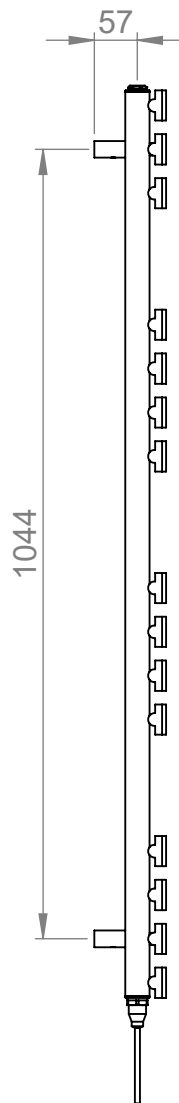

Arc - Matt Black MD065 1200x500x95mm

Height: 1200mm Tube ϕ : 32 + 18x40mm
 Width: 500mm Pipe Centres: 430mm
 Depth: 95mm Elec. element if specified: 300W
 Weight HO: 12 kg Output @ 50°C Δ T Watts: 432W
 EO: kg BTUs: 1474

All dimensions in millimetres

Manufactured from Mild Steel

*Dual energy models require a conversion-tee, consult relevant drawing for details.

Vogue UK Ltd. reserve the right to alter specifications without prior notice.
 ALL MEASUREMENTS ARE NOMINAL DIMENSIONS ONLY, AND ARE NOT BINDING.