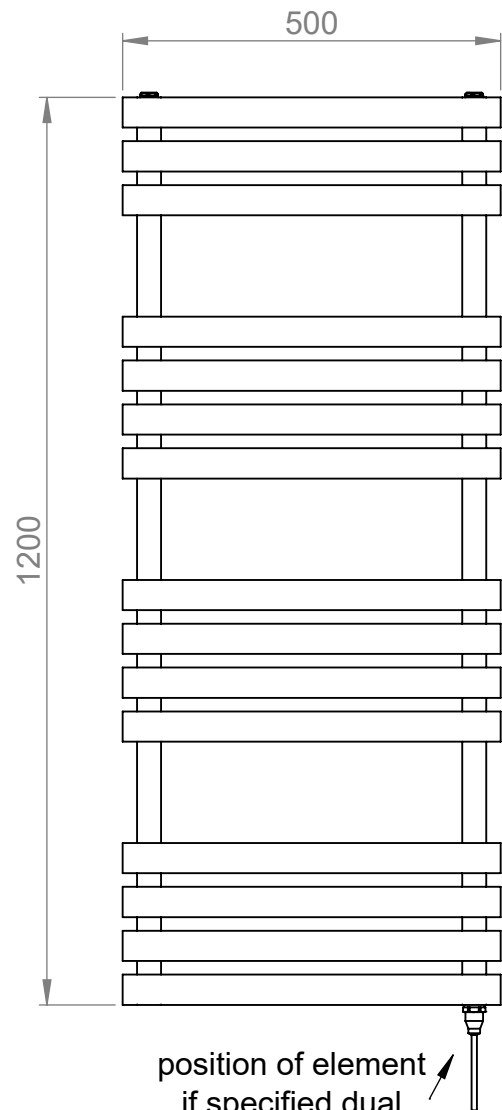

Arc - Matt Black MD065 1200x500x95mm

Height: 1200mm Tube ϕ : 32 + 18x40mm
 Width: 500mm Pipe Centres: 430mm
 Depth: 95mm Elec. element if specified: 300W
 Weight HO: 12 kg Output @ 50°C Δ T Watts: 432W
 EO: kg BTUs: 1474

All dimensions in millimetres

Manufactured from Mild Steel

*Dual energy models require a conversion-tee, consult relevant drawing for details.

Vogue UK Ltd. reserve the right to alter specifications without prior notice.
 ALL MEASUREMENTS ARE NOMINAL DIMENSIONS ONLY, AND ARE NOT BINDING.