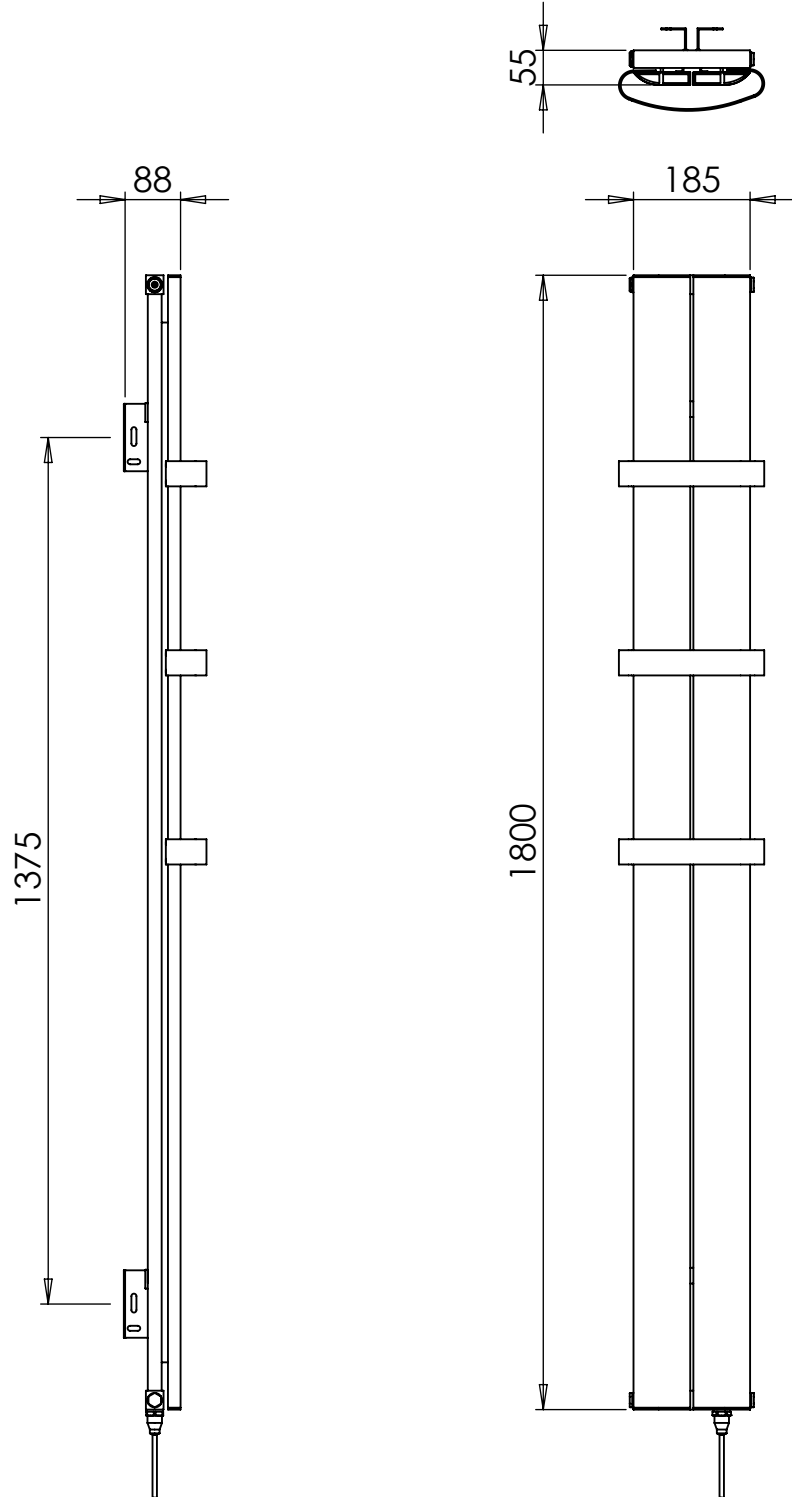

Astute Compact DR034 1800x185

Height: 1800
Width: 185
Depth: 90
Weight HO: kg
EO: kg

Tube ϕ :
End to End Connections: 185
Elec. element if specified: 300
Output @ 50°C Δ T Watts: 436
BTUs: 1488

All dimensions in millimetres

Manufactured from aluminium

Vogue UK Ltd. reserve the right to alter specifications without prior notice.
ALL MEASUREMENTS ARE NOMINAL DIMENSIONS ONLY, AND ARE NOT BINDING.

SCALE 1:20

VOGUE UK
TOWEL WARMERS & RADIATORS