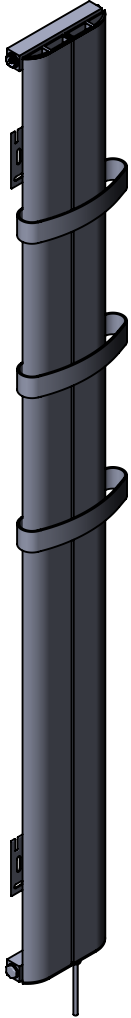

Astute Compact DR034 1800x185

Height: 1800
Width: 185
Depth: 90
Weight HO: kg
EO: kg

Tube ϕ :
End to End Connections: 185
Elec. element if specified: 300
Output @ 50°C Δ T Watts: 436
BTUs: 1488

All dimensions in millimetres

Manufactured from aluminium

Vogue UK Ltd. reserve the right to alter specifications without prior notice.
ALL MEASUREMENTS ARE NOMINAL DIMENSIONS ONLY, AND ARE NOT BINDING.

SCALE 1:20

VOGUE UK
TOWEL WARMERS & RADIATORS