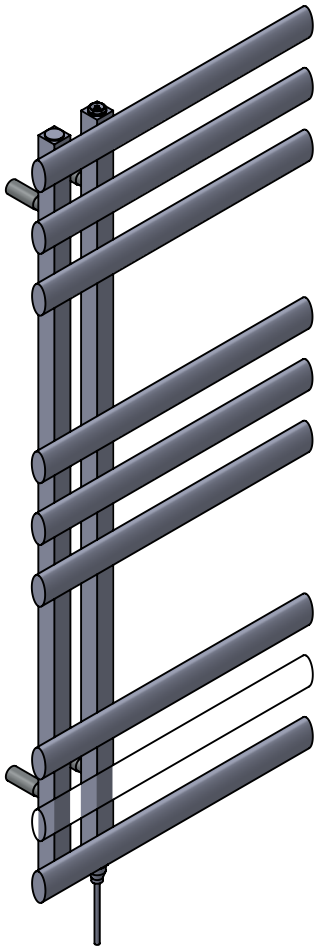

# Amie CN065 1200x500

Height: 1200  
Width: 500  
Depth: 125-137  
Weight HO: kg  
EO: kg

Tube  $\phi$  : 30x30sq + 25x50 oval  
Pipe Centres: 80  
Elec. element if specified: 200  
Output @ 50°C  $\Delta$  T Watts: 237  
BTUs: 807

All dimensions in millimetres

Manufactured from mild steel

\*Dual energy models require a conversion-tee, consult relevant drawing for details

Vogue UK Ltd. reserve the right to alter specifications without prior notice.  
ALL MEASUREMENTS ARE NOMINAL DIMENSIONS ONLY, AND ARE NOT BINDING.