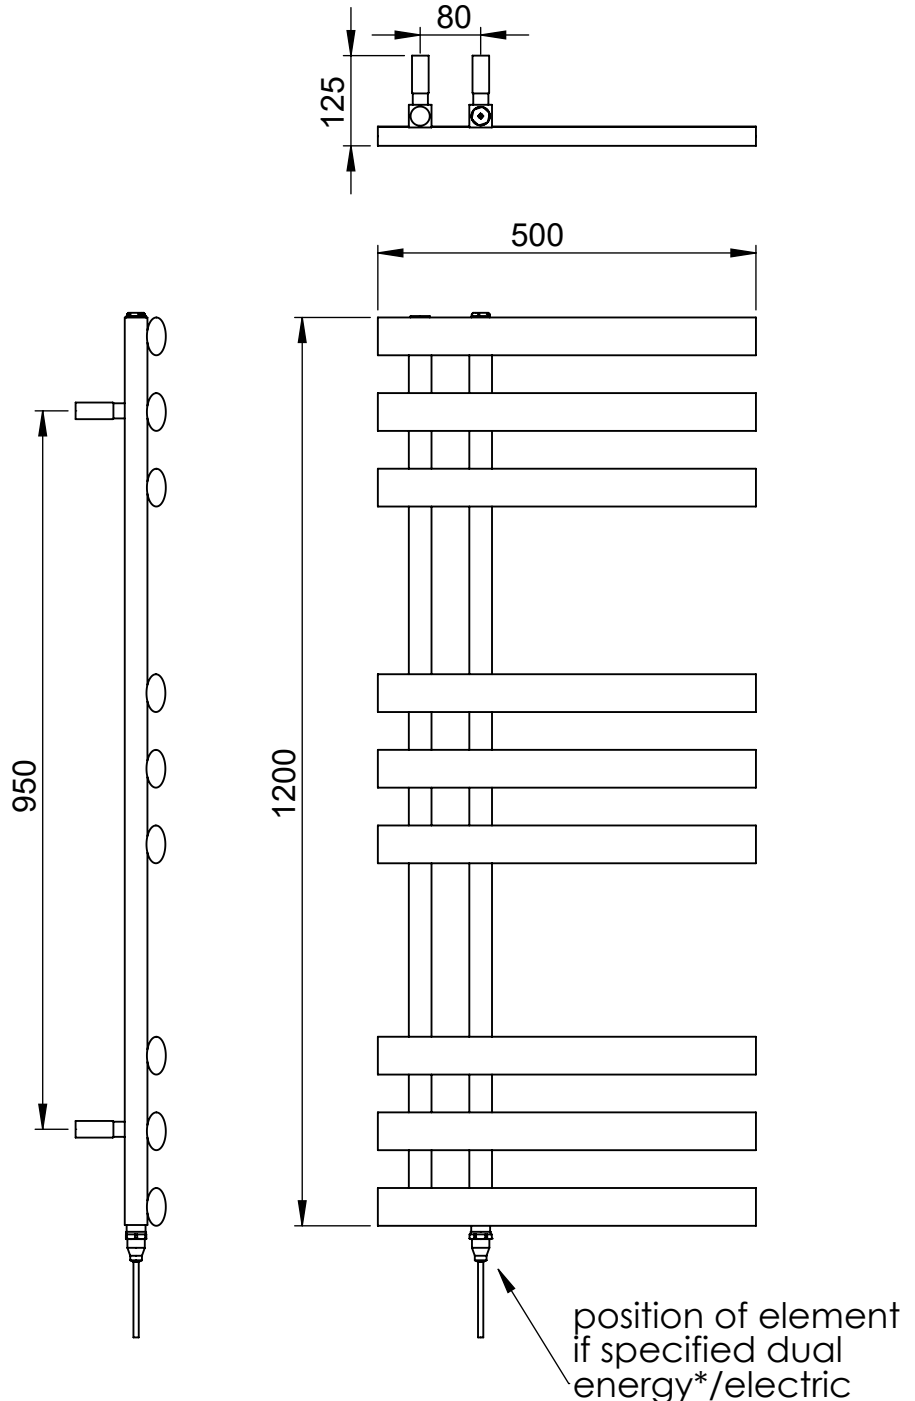

# Amie CN065 1200x500

Height: 1200  
Width: 500  
Depth: 125-137  
Weight HO: kg  
EO: kg

Tube  $\phi$  : 30x30sq + 25x50 oval  
Pipe Centres: 80  
Elec. element if specified: 200  
Output @ 50°C  $\Delta$  T Watts: 237  
BTUs: 807

All dimensions in millimetres

Manufactured from mild steel

\*Dual energy models require a conversion-tee, consult relevant drawing for details

Vogue UK Ltd. reserve the right to alter specifications without prior notice.  
ALL MEASUREMENTS ARE NOMINAL DIMENSIONS ONLY, AND ARE NOT BINDING.