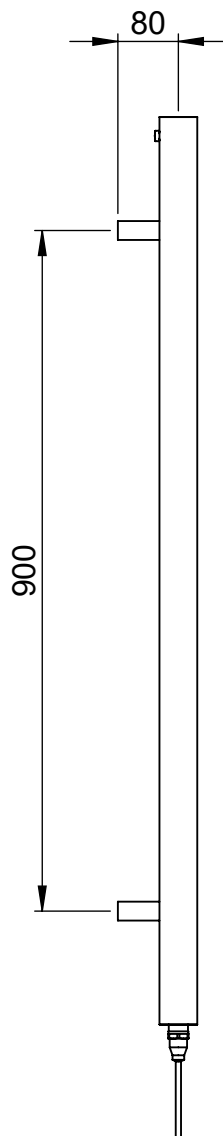

**Contrast
MD079
1200x500**

Height: 1200
Width: 500
Depth: 105
Weight HO: kg
EO: kg

Tube ϕ : 50sq + 38
Pipe Centres: 50
Elec. element if specified: 400
Output @ 50° C Δ T Watts: 628
BTUs: 2144

All dimensions in millimetres

Manufactured from Mild Steel

Vogue UK Ltd. reserve the right to alter specifications without prior notice.
ALL MEASUREMENTS ARE NOMINAL DIMENSIONS ONLY, AND ARE NOT BINDING.

SCALE 1:10

VOGUE UK
TOWEL WARMERS & RADIATORS