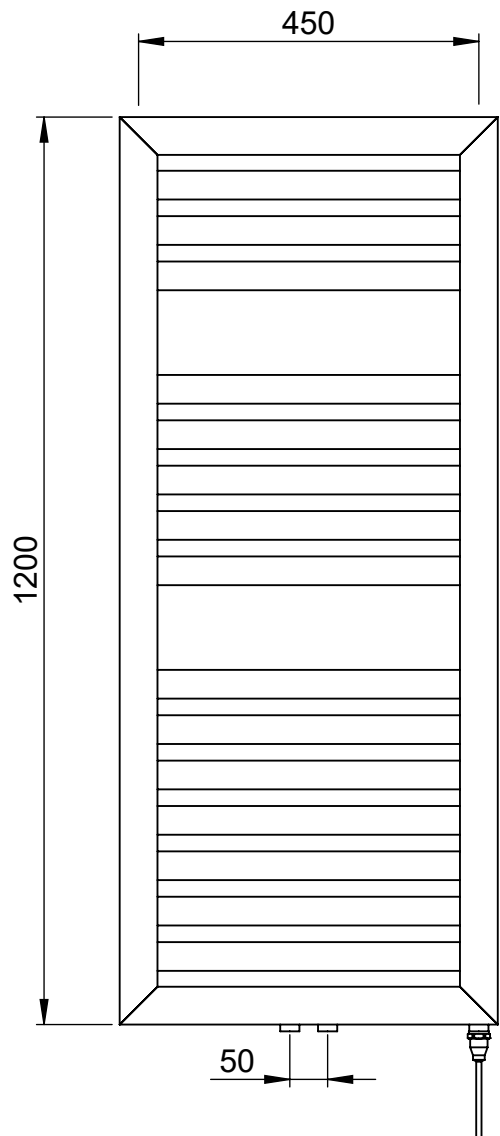

**Contrast
MD079
1200x500**

Height: 1200
Width: 500
Depth: 105
Weight HO: kg
EO: kg

Tube ϕ : 50sq + 38
Pipe Centres: 50
Elec. element if specified: 400
Output @ 50° C Δ T Watts: 628
BTUs: 2144

All dimensions in millimetres

Manufactured from Mild Steel

Vogue UK Ltd. reserve the right to alter specifications without prior notice.
ALL MEASUREMENTS ARE NOMINAL DIMENSIONS ONLY, AND ARE NOT BINDING.

SCALE 1:10

VOGUE UK
TOWEL WARMERS & RADIATORS