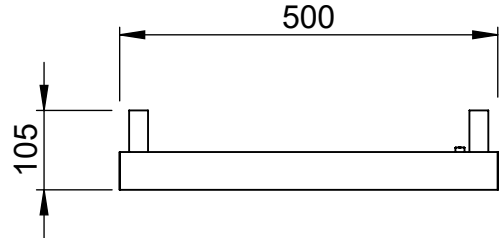

**Contrast
MD079
1200x500**

Height: 1200
Width: 500
Depth: 105
Weight HO: kg
EO: kg

Tube ϕ : 50sq + 38
Pipe Centres: 50
Elec. element if specified: 400
Output @ 50° C Δ T Watts: 628
BTUs: 2144

All dimensions in millimetres

Manufactured from Mild Steel

Vogue UK Ltd. reserve the right to alter specifications without prior notice.
ALL MEASUREMENTS ARE NOMINAL DIMENSIONS ONLY, AND ARE NOT BINDING.

SCALE 1:10

VOGUE UK
TOWEL WARMERS & RADIATORS