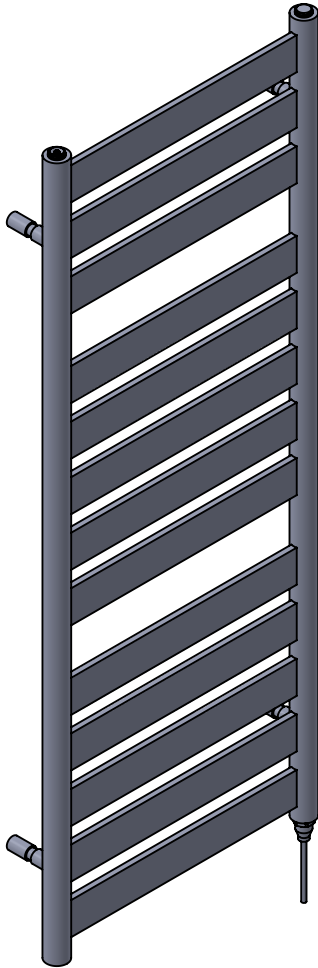

Vela MD048 1300x500

Height: 1300

Width: 500

Depth: 101

Weight HO: 13.5 kg

EO: 19.5 kg

Tube ϕ : 38 + 60 x 10

Pipe Centres: 462

Elec. element if specified: 200

Output @ 50°C Δ T Watts: 330

BTUs: 1125

All dimensions in millimetres

Manufactured from Mild Steel

*Dual energy models require a conversion-tee, consult relevant drawing for details.