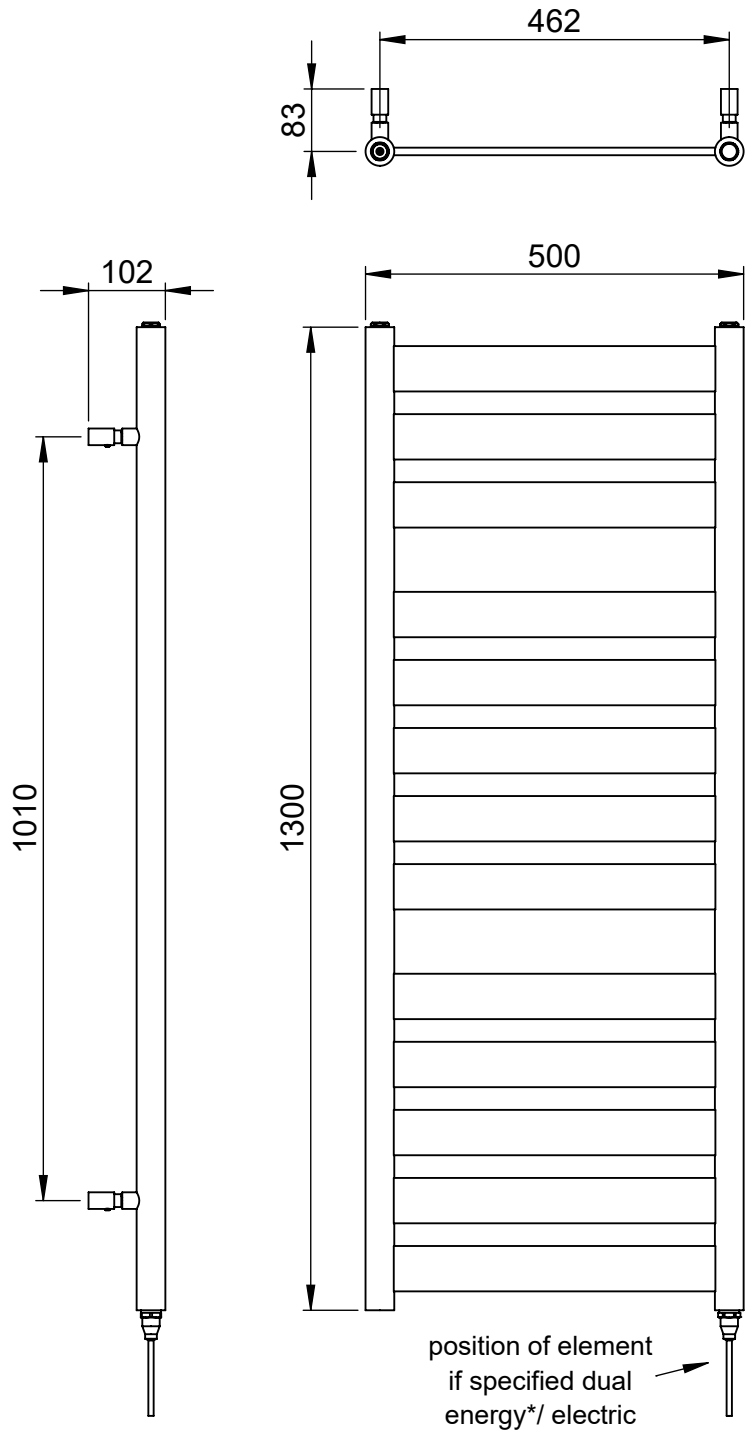

Vela MD048 1300x500

Height: 1300

Width: 500

Depth: 101

Weight HO: 13.5 kg

EO: 19.5 kg

Tube ϕ : 38 + 60 x 10

Pipe Centres: 462

Elec. element if specified: 200

Output @ 50°C Δ T Watts: 330

BTUs: 1125

All dimensions in millimetres

Manufactured from Mild Steel

*Dual energy models require a conversion-tee, consult relevant drawing for details.

Vogue UK Ltd. reserve the right to alter specifications without prior notice.
ALL MEASUREMENTS ARE NOMINAL DIMENSIONS ONLY, AND ARE NOT BINDING.

SCALE 1:10

VOGUE UK

TOWEL WARMERS & RADIATORS

Strawberry Lane, Willenhall
West Midlands WV13 3RS
Tel: 01902 387000 Fax: 01902 387001
e-mail:sales@vogueuk.co.uk www.vogueuk.co.uk