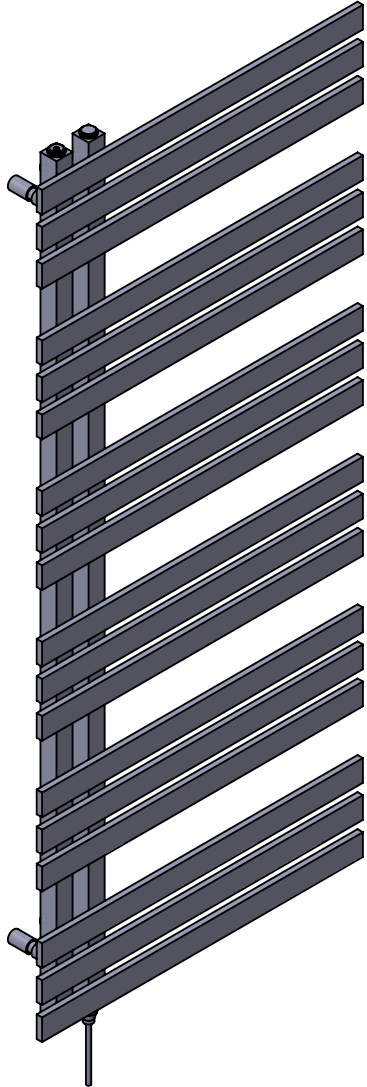

Aquila DR016 1400x600

Height: 1400

Width: 600

Depth: 118

Weight HO: 19.2 kg

EO: kg

Tube ϕ : 30sq + 10x40sq

Pipe Centres: 60

Elec. element if specified: 200

Output @ 50° C Δ T Watts: 436

BTUs: 1488

All dimensions in millimetres

Manufactured from Mild Steel

*Dual energy models require a conversion-tee, consult relevant drawing for details.