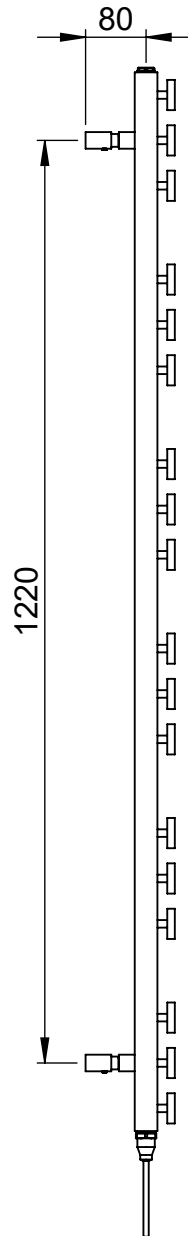

Aquila DR016 1400x600

Height: 1400

Width: 600

Depth: 118

Weight HO: 19.2 kg

EO: kg

Tube ϕ : 30sq + 10x40sq

Pipe Centres: 60

Elec. element if specified: 200

Output @ 50° C Δ T Watts: 436

BTUs: 1488

All dimensions in millimetres

Manufactured from Mild Steel

*Dual energy models require a conversion-tee, consult relevant drawing for details.