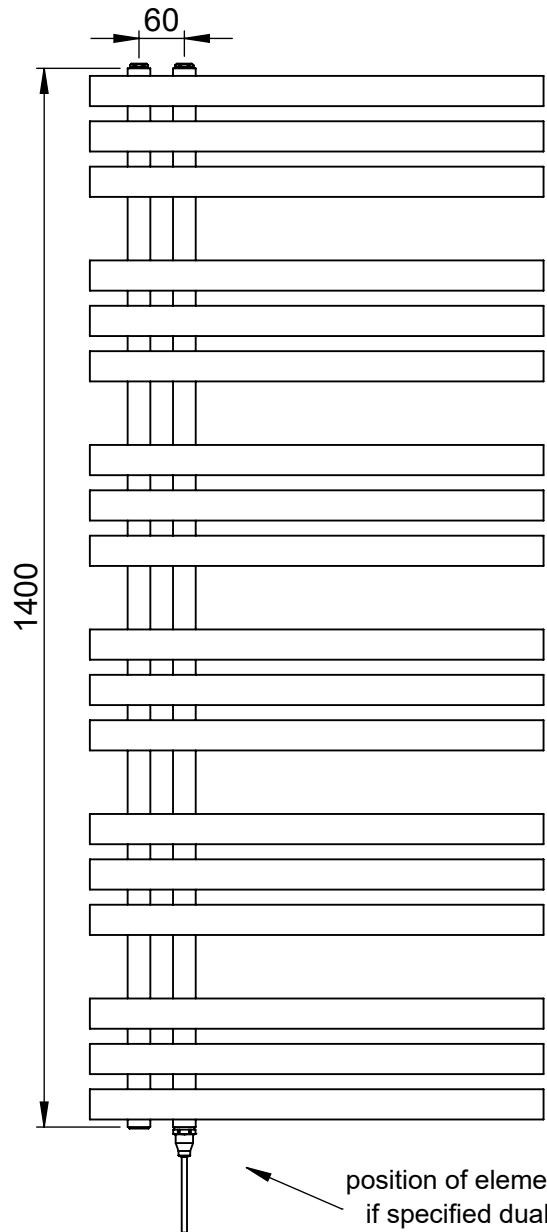

Aquila DR016 1400x600

Height: 1400

Width: 600

Depth: 118

Weight HO: 19.2 kg

EO: kg

Tube ϕ : 30sq + 10x40sq

Pipe Centres: 60

Elec. element if specified: 200

Output @ 50° C Δ T Watts: 436

BTUs: 1488

All dimensions in millimetres

Manufactured from Mild Steel

*Dual energy models require a conversion-tee, consult relevant drawing for details.