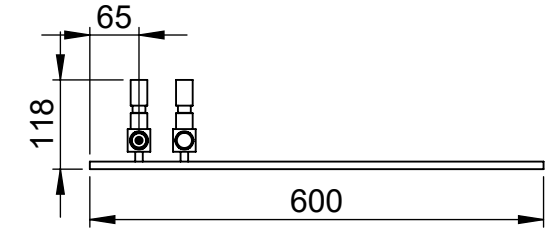

Aquila DR016 1400x600

Height: 1400

Width: 600

Depth: 118

Weight HO: 19.2 kg

EO: kg

Tube ϕ : 30sq + 10x40sq

Pipe Centres: 60

Elec. element if specified: 200

Output @ 50° C Δ T Watts: 436

BTUs: 1488

All dimensions in millimetres

Manufactured from Mild Steel

*Dual energy models require a conversion-tee, consult relevant drawing for details.