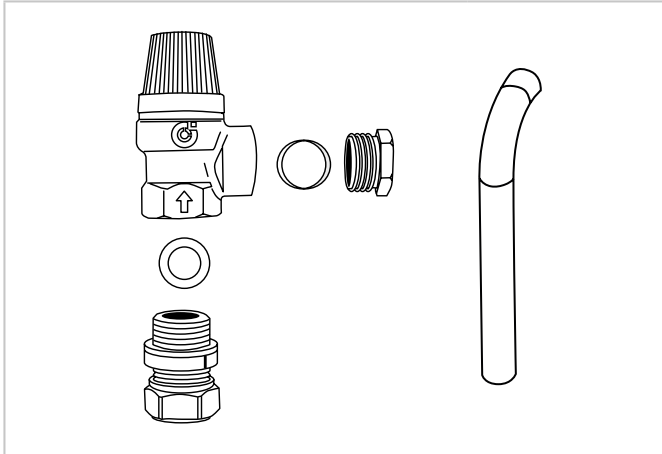

SECONDARY PRESSURE RELIEF VALVE KIT

INSTALLATION ACCESSORY	PART NO.
Secondary pressure relief valve	234642