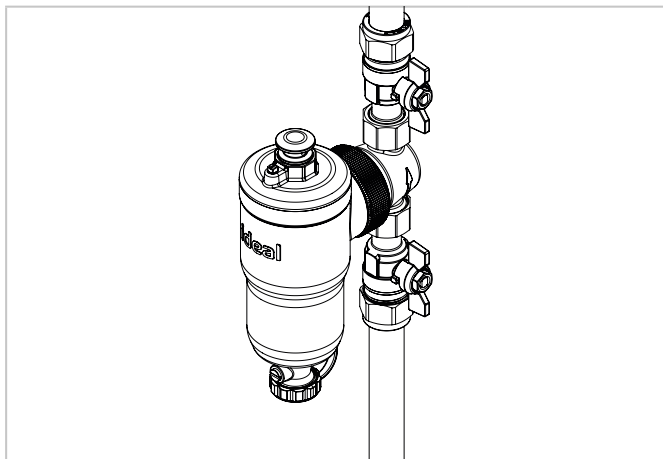

IDEAL SYSTEM FILTER

INSTALLATION ACCESSORY	PART NO.

Ideal system filter	217528

Flushing adaptors for system filter	217729