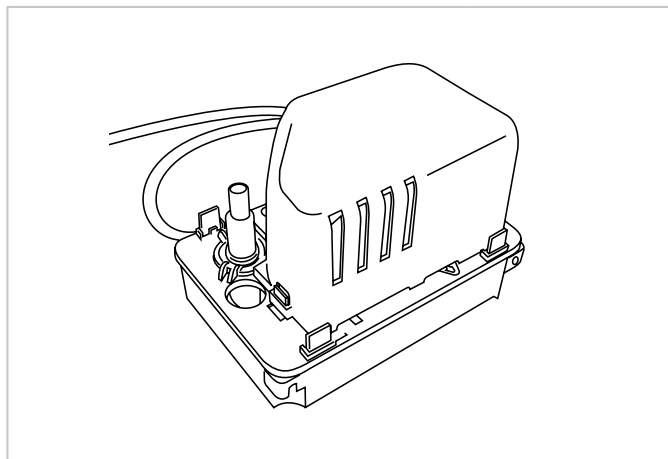

CONDENSATE PUMP KIT

INSTALLATION ACCESSORY	PART NO.

Condensate pump kit	159991