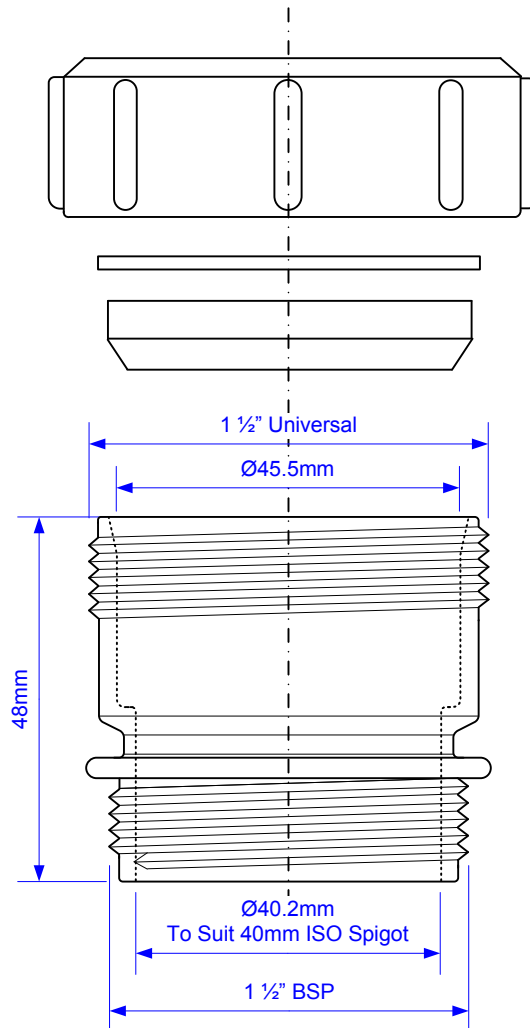

Code:

T31U

Drawing verified
correct as of:

13/01/2016
RM

DRAWN BY

RM

REVISED

SCALE