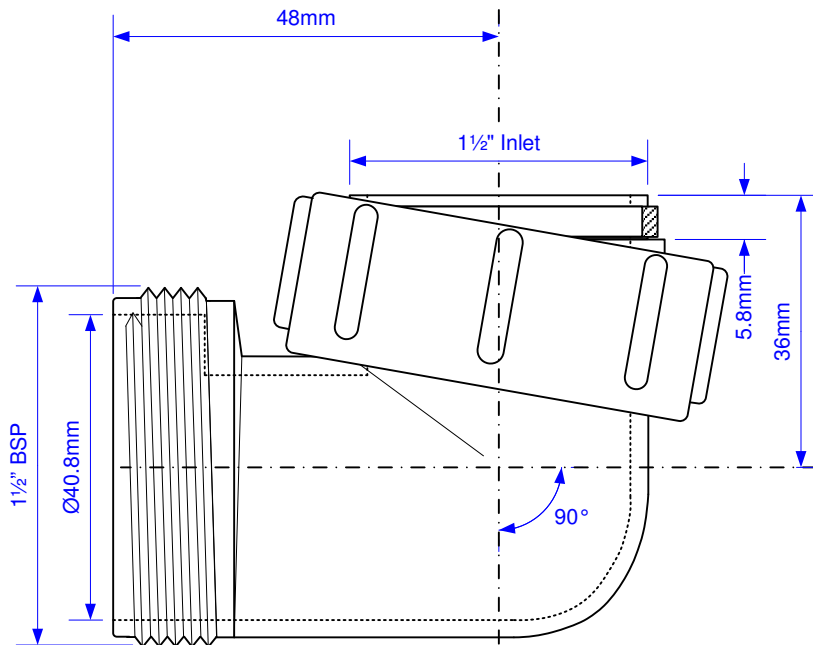

Code:

T4U

© McALPINE
18/09/15

Drawing verified
correct as of:

M.MULLEN
01.10.15

DRAWN BY
M.GILMOUR

REVISED
28/09/15

FILENAME
T4U.VSD