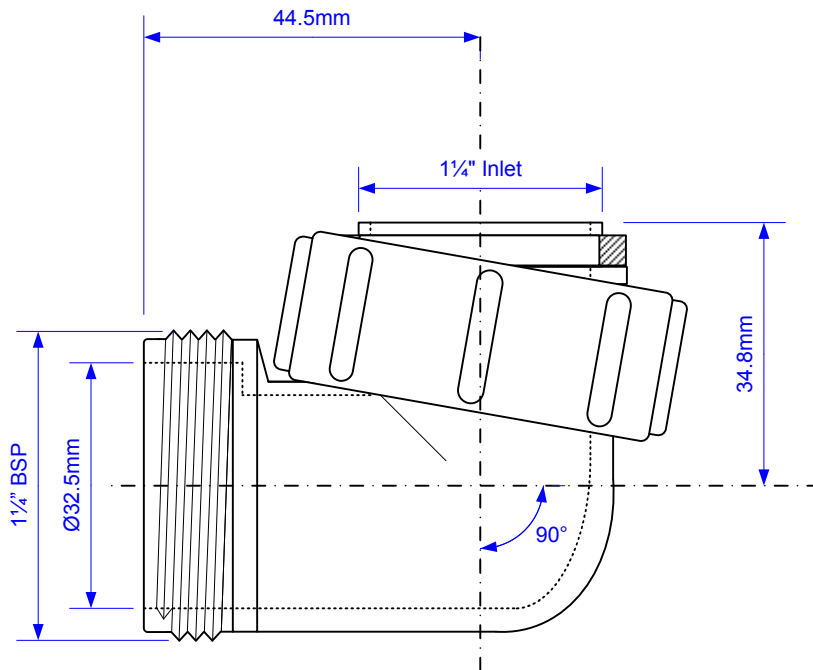

Code:

S4U

© McALPINE
17/09/15

Drawing verified
correct as of:

M.MULLEN
01.10.15

DRAWN BY
ZAK TEECE

REVISED
28/09/15

FILENAME
S4U.VSD