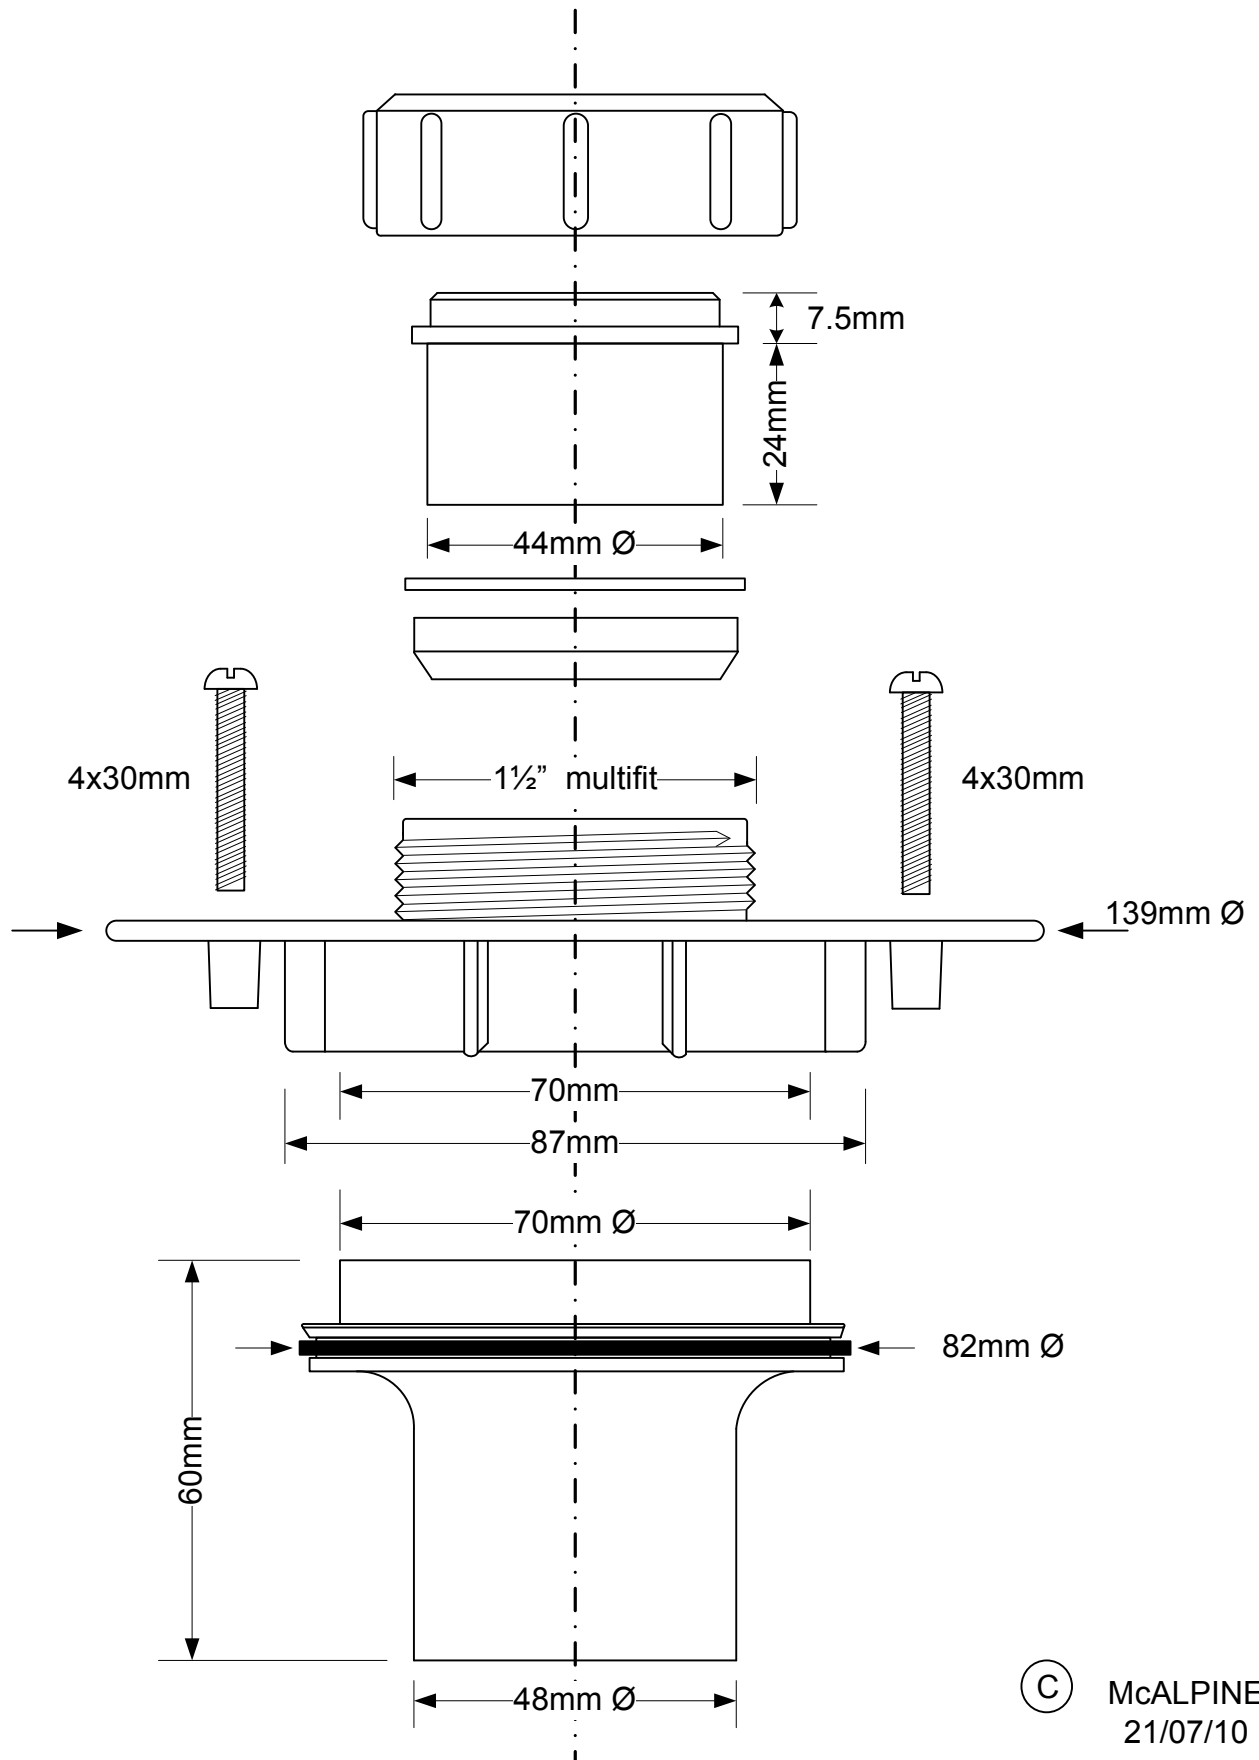

# CPTSG

© McALPINE  
21/07/10

Drawing verified  
correct as of:

DRAWN BY  
ELLEN McLELLAN

REVISED  
21.07.10

FILENAME  
CPTSG.VSD

SCALE  
1: 1.125

DATE  
21.07.10