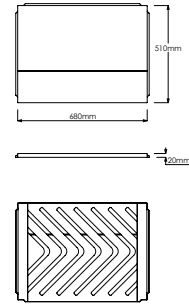

THE GAP

Superstrength end panel for acrylic bath

TECHNICAL DRAWINGS

FEATURES

COMPATIBLE WITH

Rectangular acrylic bath

024718..0

Double-ended rectangular acrylic bath