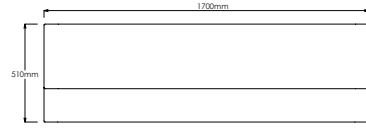

THE GAP

Superstrength front panel for acrylic bath

TECHNICAL DRAWINGS

FEATURES

COMPATIBLE WITH

Rectangular acrylic bath

024718..0

Double-ended rectangular acrylic bath