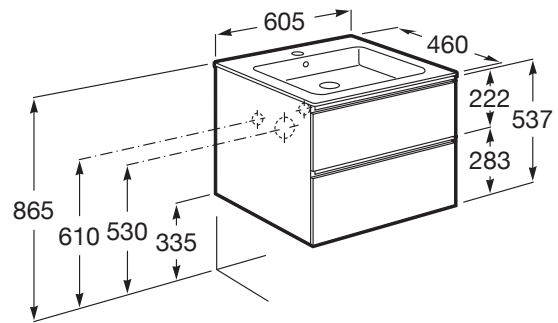

THE GAP

**Unik (base unit with two drawers and basin)**

DIMENSIONS

Length	605 mm
Width	460 mm
Height	537 mm

COLOURS AND FINISHES

TECHNICAL DRAWINGS

FEATURES

Base unit / Closing and opening system: Soft close drawers

Base unit / Door type: Sliding

Base unit / Doors and drawers combination: 2 drawers

Base unit / Internal dividers

Base unit / Structure: Drawers

Basin / Integrated shelf

Basin / Shelf position: On both sides

Basin / Taphole configuration: 1 taphole in the middle

Basin Position: Central

Basin shape: Square

Dimensions / Basin and base unit / Height (mm): 537

Dimensions / Basin and base unit / Length (mm): 605

Dimensions / Basin and base unit / Width (mm): 460

Installation type: Wall-hung, Wall-hung with optional legs

Material / Base unit: Chipboard

Material / Basin: Vitreous china

Tap installation: On the basin

Towel rail position: Left