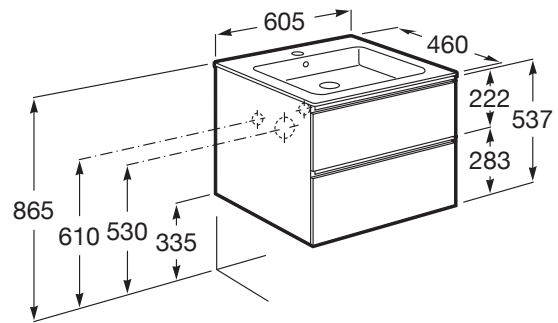

THE GAP

**Unik (base unit with two drawers and basin)**

DIMENSIONS

Length	605 mm
Width	460 mm
Height	537 mm

COLOURS AND FINISHES

TECHNICAL DRAWINGS

FEATURES

Base unit / Closing and opening system: Soft close drawers

Base unit / Door type: Sliding

Base unit / Doors and drawers combination: 2 drawers

Base unit / Internal dividers

Base unit / Structure: Drawers

Basin / Integrated shelf

Basin / Shelf position: On both sides

Basin / Taphole configuration: 1 taphole in the middle

Basin Position: Central

Basin shape: Square

Dimensions / Basin and base unit / Height (mm): 537

Dimensions / Basin and base unit / Length (mm): 605

Dimensions / Basin and base unit / Width (mm): 460

Installation type: Wall-hung, Wall-hung with optional legs

Material / Base unit: Chipboard

Material / Basin: Vitreous china

Tap installation: On the basin

Towel rail position: Left

COMPATIBLE WITH

Lateral towel rail for base unit