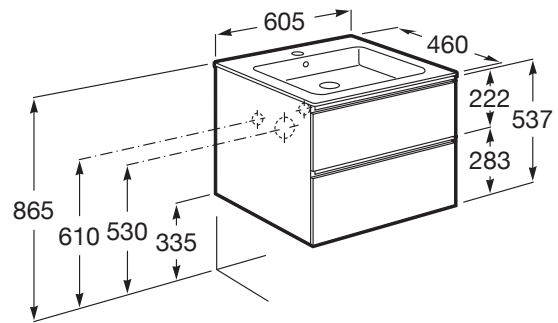

THE GAP

Unik (base unit with two drawers and basin)

DIMENSIONS

Length	605 mm
Width	460 mm
Height	537 mm

COLOURS AND FINISHES

TECHNICAL DRAWINGS

FEATURES

Base unit / Closing and opening system: Soft close drawers

Base unit / Door type: Sliding

Base unit / Doors and drawers combination: 2 drawers

Base unit / Internal dividers

Base unit / Structure: Drawers

Basin / Integrated shelf

Basin / Shelf position: On both sides

Basin / Taphole configuration: 1 taphole in the middle

Basin Position: Central

Basin shape: Square

Dimensions / Basin and base unit / Height (mm): 537

Dimensions / Basin and base unit / Length (mm): 605

Dimensions / Basin and base unit / Width (mm): 460

Installation type: Wall-hung, Wall-hung with optional legs

Material / Base unit: Chipboard

Material / Basin: Vitreous china

Tap installation: On the basin

Towel rail position: Left

COMPATIBLE WITH

Lateral towel rail for base unit