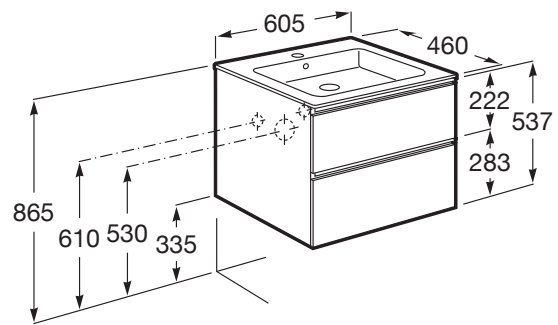

THE GAP

Unik (base unit with two drawers and basin)

DIMENSIONS

Length 605 mm.

Width 460 mm.

Height 537 mm.

COLOURS AND FINISHES

153 Anthracite grey

TECHNICAL DRAWINGS

FEATURES

Base unit / Closing and opening system: Soft close drawers

Base unit / Door type: Sliding

Base unit / Doors and drawers combination: 2 drawers

Base unit / Internal dividers

Base unit / Structure: Drawers

Basin / Integrated shelf

Basin / Shelf position: On both sides

Basin / Taphole configuration: 1 taphole in the middle

Basin Position: Central

Basin shape: Square

Dimensions / Basin and base unit / Height (mm): 537

Dimensions / Basin and base unit / Length (mm): 605

Dimensions / Basin and base unit / Width (mm): 460

Installation type: Wall-hung, Wall-hung with optional legs

Material / Base unit: Chipboard

Material / Basin: Vitreous china