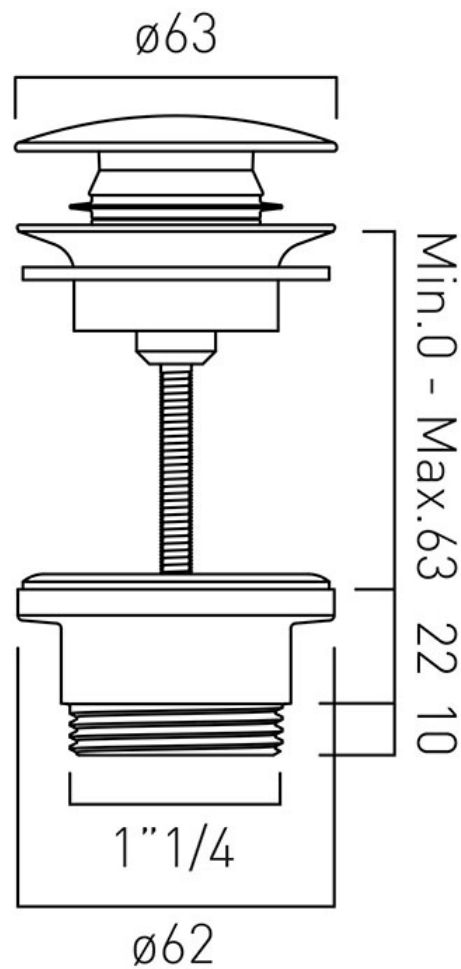

SPECIFICATION SHEET

COLLECTION: WASTES

PRODUCT CODE: WG-395-C/P

DESCRIPTION:

universal basin waste
easily converts into a slotted or unslotted waste
clac-clac or free-flow

FINISH:

Chrome

tel: 01934 744466
email: sales@vado.com
www.vado.com

where inspiration flows
taps | showering | accessories

TECHNICAL DRAWING

COLLECTION: WASTES

PRODUCT CODE: WG-395-C/P

tel: 01934 744466
email: sales@vado.com
www.vado.com

where inspiration flows
taps | showering | accessories