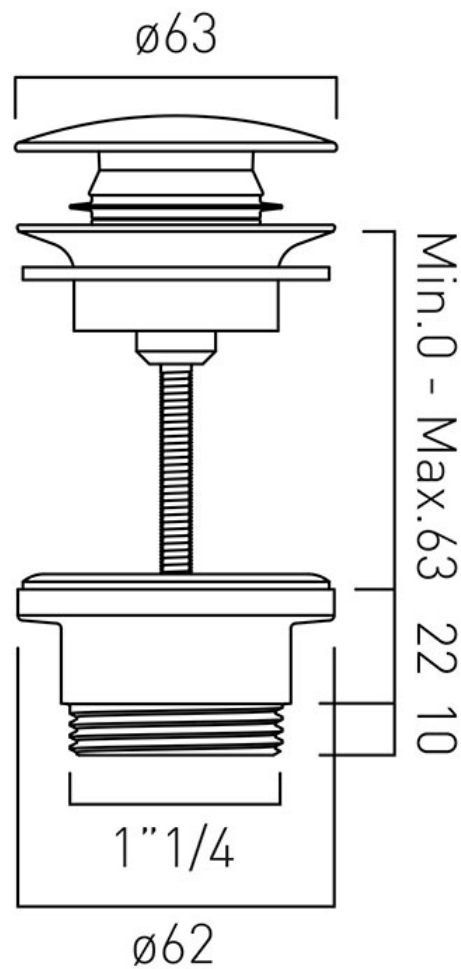

TECHNICAL DRAWING

COLLECTION: WASTES

PRODUCT CODE: WG-395-C/P

tel: 01934 744466
email: sales@vado.com
www.vado.com

where inspiration flows
taps | showering | accessories