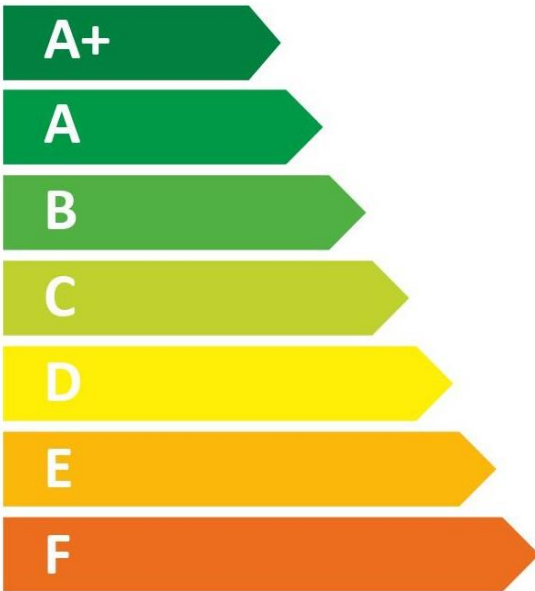

# ENERGY

**TRITON** THE UK'S SHOWER COMPANY

See you first thing Britain

**TEOMNDDG81**

**15** dB

**474**  
kWh/annum

# ENERGY

**TRITON** THE UK'S SHOWER COMPANY

See you first thing Britain

**TEOMNDDG91**

**15** dB

**473**  
kWh/annum