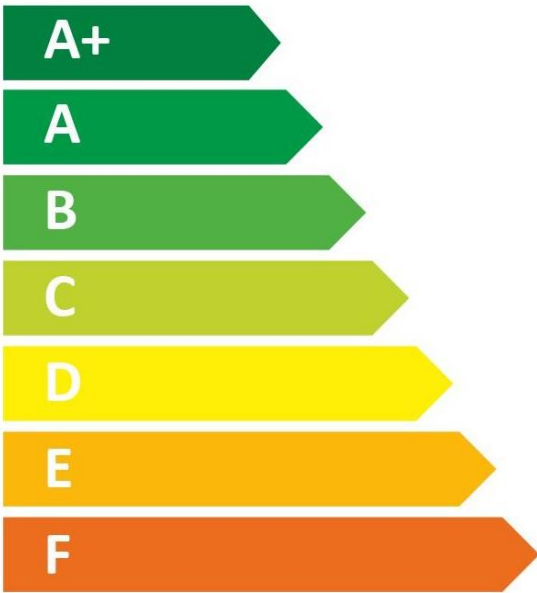

# ENERGY

**TRITON** THE UK'S SHOWER COMPANY

See you first thing Britain

**TEOMNDDG81**

**15** dB

**474**  
kWh/annum

# ENERGY

**TRITON** THE UK'S SHOWER COMPANY

See you first thing Britain

**TEOMNDDG91**

**15** dB

**473**  
kWh/annum