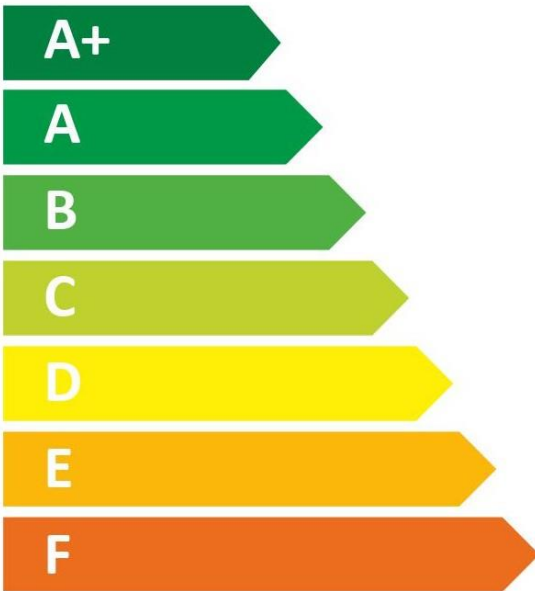

ENERGY

See you first thing Britain

CINCULTP08WGRB

15 dB

479
kWh/annum

ENERGY

TRITON THE UK'S SHOWER COMPANY

See you first thing Britain

CINCULTP09WGRB

15 dB

477
kWh/annum

ENERGY

TRITON THE UK'S SHOWER COMPANY

See you first thing Britain

CINCULTPD08WGRB

15 dB