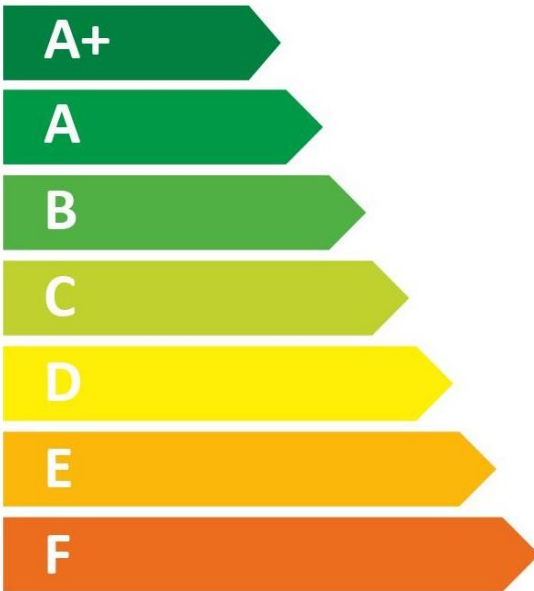

ENERGY

See you first thing Britain

CINCULTP08WGRB

15 dB

479
kWh/annum

ENERGY

TRITON THE UK'S SHOWER COMPANY

See you first thing Britain

CINCULTP09WGRB

15 dB

477
kWh/annum

ENERGY

TRITON THE UK'S SHOWER COMPANY

See you first thing Britain

CINCULTPD08WGRB

15 dB