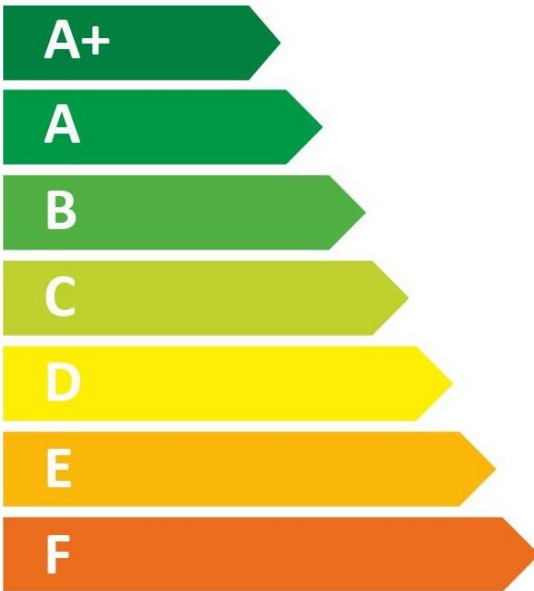

ENERGY

See you first thing Britain

CINCULTP08WGRB

15 dB

479
kWh/annum

ENERGY

TRITON THE UK'S SHOWER COMPANY

See you first thing Britain

CINCULTP09WGRB

15 dB

477
kWh/annum

ENERGY

TRITON THE UK'S SHOWER COMPANY

See you first thing Britain

CINCULTPD08WGRB

15 dB

479
kWh/annum

ENERGY

TRITON THE UK'S SHOWER COMPANY

See you first thing Britain

CINCULTPD09WGRB

15 dB

477
kWh/annum